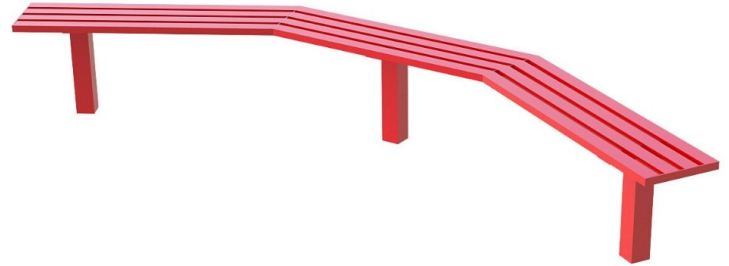

3 Section Bench

Product Code AMV-OF-ST-3SB

£1,222

Price stated is for product only. Contact us for a delivery & installation quote based on your location.

Dimensions:

Length 3200 mm
Width 900 mm
Height 400 mm

Key Stage:

Play Values

This product supports the following areas of child development.

Inclusive Play

Reading & Storytelling

Imaginative Play

Co-Operative Play

Communication Skills

Description

AMV have developed a range of seating to suit the needs of early years children through to adults. Seating can be used for outdoor learning, dining or social interaction and can incorporate features which encourage children to use their imagination by transforming a functional seat into a play station. The steel seating offers a longer lasting and low maintenance alternative to wood or plastic, with the added benefit of bringing life and colour to quiet play areas. The slatted design promotes rainwater runoff which means that the seating will dry quickly after rain.