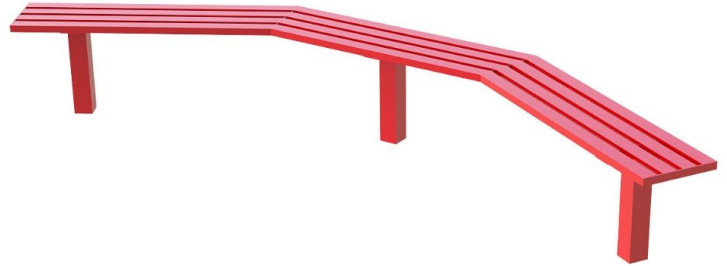

3 Section Bench

Product Code AMV-OF-ST-3SB

£1,222

Price stated is for product only. Contact us for a delivery & installation quote based on your location.

Dimensions:

Length 3200 mm
Width 900 mm
Height 400 mm

Key Stage:

Play Values

This product supports the following areas of child development.

Inclusive Play

Reading & Storytelling

Imaginative Play

Co-Operative Play

Communication Skills

Description

AMV have developed a range of seating to suit the needs of early years children through to adults. Seating can be used for outdoor learning, dining or social interaction and can incorporate features which encourage children to use their imagination by transforming a functional seat into a play station. The steel seating offers a longer lasting and low maintenance alternative to wood or plastic, with the added benefit of bringing life and colour to quiet play areas. The slatted design promotes rainwater runoff which means that the seating will dry quickly after rain.