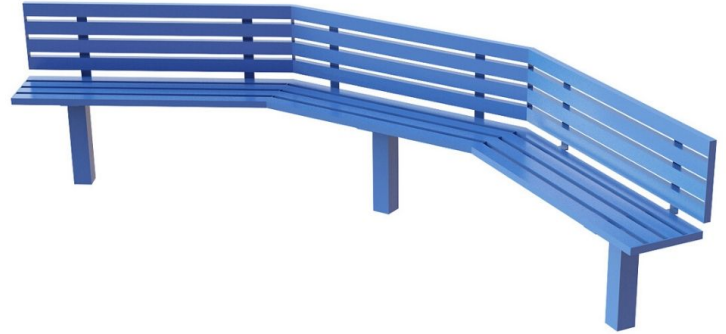

3 Section Seat

Product Code AMV-OF-ST-3SS

Price on Application

Price stated is for product only.
Contact us for a delivery & installation quote based on your location.

Dimensions:

Length 3200 mm
Width 900 mm

Key Stage:

Play Values

This product supports the following areas of child development.

Inclusive Play

Reading & Storytelling

Imaginative Play

Co-Operative Play

Communication Skills

Description

AMV have developed a range of seating to suit the needs of early years children through to adults. Seating can be used for outdoor learning, dining or social interaction and can incorporate features which encourage children to use their imagination by transforming a functional seat into a play station. The steel seating offers a longer lasting and low maintenance alternative to wood or plastic, with the added benefit of bringing life and colour to quiet play areas. The slatted design promotes rainwater runoff which means that the seating will dry quickly after rain.