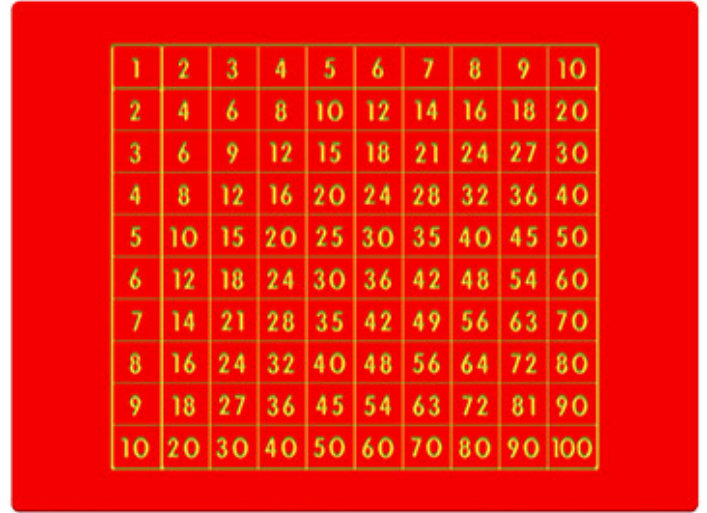

100 Square Play Panel

Product Code AMVFA-APEP-FI100

£0

Price stated is for product only.
Contact us for a delivery & installation quote based on your location.

Dimensions:

Length 800 mm
Width 595 mm
Depth 12.5 mm

Key Stage:

Play Values

This product supports the following areas of child development.

Inclusive Play

Numeracy

Description

This educational play panel has the 1 to 10 times tables in a 100 square. This is a popular classic play panel that is simple and good value for money. It can be used as a teaching tool or just as a form of repetition that is essential to learning times tables. You can also customise this panel to the size, shape and colour that suits your school playground. All AMV Play Panels can be wall mounted or mounted onto posts fixed into the ground. Multiple panels can be installed side by side or back to back. Please ask for further details of the options available.