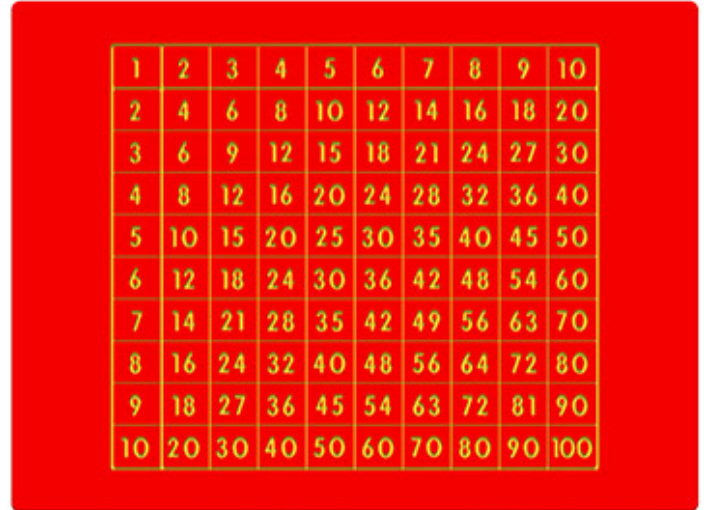

100 Square Play Panel

Product Code AMVFA-APEP-FI100

£0

Price stated is for product only.
Contact us for a delivery & installation quote based on your location.

Dimensions:

Length 800 mm
Width 595 mm
Depth 12.5 mm

Key Stage:

Play Values

This product supports the following areas of child development.

Inclusive Play

Numeracy

Description

This educational play panel has the 1 to 10 times tables in a 100 square. This is a popular classic play panel that is simple and good value for money. It can be used as a teaching tool or just as a form of repetition that is essential to learning times tables. You can also customise this panel to the size, shape and colour that suits your school playground. All AMV Play Panels can be wall mounted or mounted onto posts fixed into the ground. Multiple panels can be installed side by side or back to back. Please ask for further details of the options available.