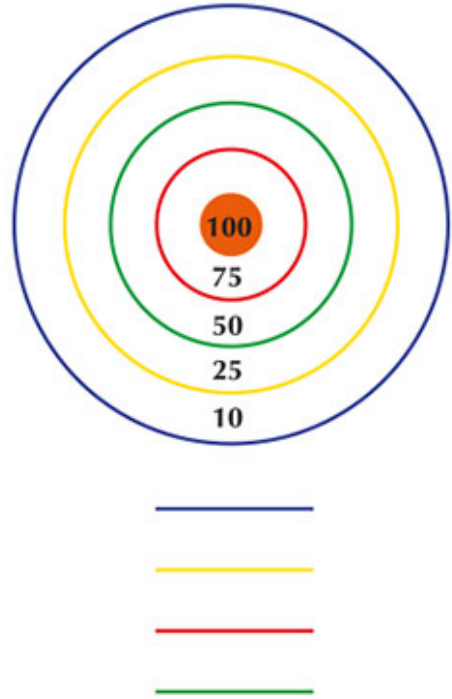

4m Target Throw

Product Code AMVF4-PM-063

£286

Price includes installation (Min. order value Â£1,000 plus VAT applies)

Dimensions:

Length 4000 mm

Width 7000 mm

Key Stage:

Play Values

This product supports the following areas of child development.

Hand-eye
Co-ordination

Gross Motor Skills

Description

Target throwing game, 4m distance. Children stand behind various lines and throw bean bags onto the circular target. Can be made more difficult by adding blindfolds or making the children face the opposite direction. Improves coordination and can be used for competitions.