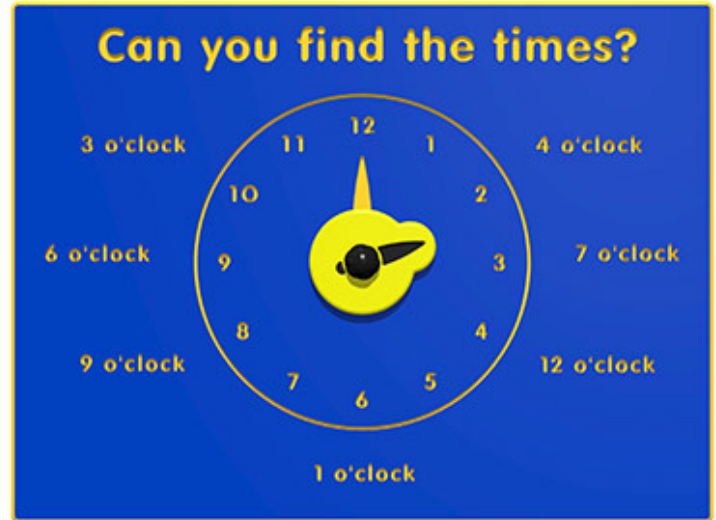

Can You Find The Times Play Panel

Product Code AMVFA-APEP-FICANU-B

£0

Price stated is for product only.
Contact us for a delivery & installation quote based on your location.

Dimensions:

Length	1200 mm
Width	800 mm
Depth	85 mm

Key Stage:

Play Values

This product supports the following areas of child development.

Fine Motor Skills

Inclusive Play

Understanding
the World

Description

This fun and educational play panel is a great way to teach children how to tell the time. 'Can You Find The Times' is a popular play panel that is a great teaching tool. Bespoke design options are also available. All AMV Play Panels can be wall mounted or mounted onto posts fixed into the ground. Multiple panels can installed side by side or back to back. Please ask for further details of the options available.