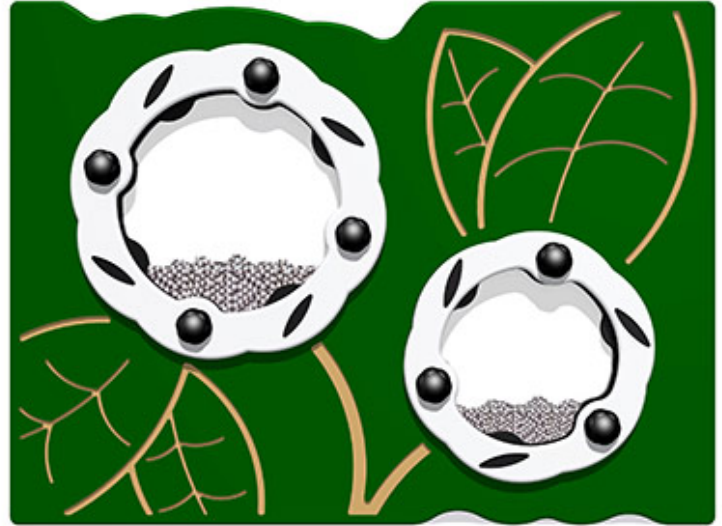

Daisy Head Play Panel

Product Code AMVFA-APNP-FIDAI5Y-B

£0

Price stated is for product only. Contact us for a delivery & installation quote based on your location.

Dimensions:

Length	1200 mm
Width	800 mm
Depth	108 mm

Key Stage:

Play Values

This product supports the following areas of child development.

Fine Motor Skills

Inclusive Play

Auditory Stimulation

Nature Play

Description

The Daisy Head Play Panel has 2 easy to spin rotating flower heads that contain balls that create a sound when the head is rotated. This is an interactive and fun play panel that is great for any playground. The main panel is made from HDPE and the clear window in the daisy head is made from polycarbonate, which is virtually unbreakable and will keep the balls contained and safely away from the children. All AMV Play Panels can be wall mounted or mounted onto posts fixed into the ground. Multiple panels can be installed side by side or back to back. Please ask for further details of the options available.