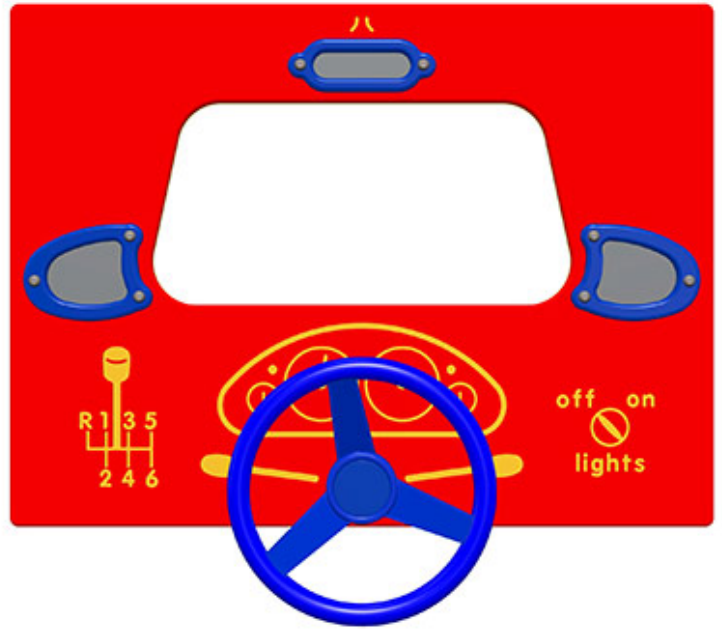

Driving with Mirrors Play Panel

Product Code AMVFA-APRPI-FIDRIVEMIRROR

£0

Price stated is for product only.
Contact us for a delivery & installation quote based on your location.

Dimensions:

Length	1200 mm
Width	800 mm
Depth	135 mm

Key Stage:

Play Values

This product supports the following areas of child development.

Fine Motor Skills

Visual Stimulation

Tactile Stimulation

Inclusive Play

Understanding the World

Role Play

Imaginative Play

Description

The Driving with Mirrors Play Panel is a great way to teach children about road safety and basic driving skills that they will use later in life. This panel is perfect for inspiring children's imaginations and encouraging role play on the playground. The mirrors are made from the best quality mirrored polycarbonate making them virtually unbreakable, and will not shatter and become unsafe in the playground environment. Secured to the main panel using an HDPE frame, which allows for different expansion rates and makes sure that the dome stays securely attached to the panel. Bespoke design options are also available. All AMV Play Panels can be wall mounted or mounted onto posts fixed into the ground. Multiple panels can be installed side by side or back to back. Please ask for further details of the options available.