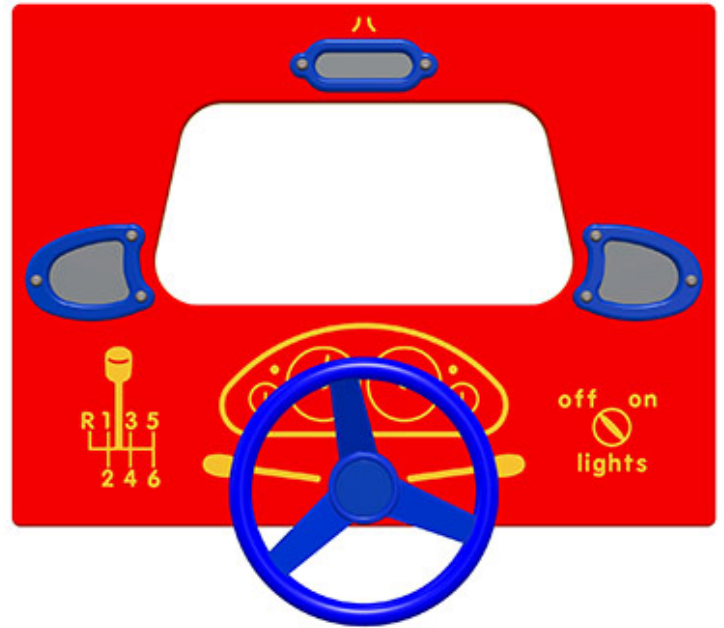

Driving with Mirrors Play Panel

Product Code AMVFA-APRPI-FIDRIVEMIRROR

£0

Price stated is for product only.
Contact us for a delivery & installation quote based on your location.

Dimensions:

Length	1200 mm
Width	800 mm
Depth	135 mm

Key Stage:

Play Values

This product supports the following areas of child development.

Fine Motor Skills

Visual Stimulation

Tactile Stimulation

Inclusive Play

Understanding the World

Role Play

Imaginative Play

Description

The Driving with Mirrors Play Panel is a great way to teach children about road safety and basic driving skills that they will use later in life. This panel is perfect for inspiring children's imaginations and encouraging role play on the playground. The mirrors are made from the best quality mirrored polycarbonate making them virtually unbreakable, and will not shatter and become unsafe in the playground environment. Secured to the main panel using an HDPE frame, which allows for different expansion rates and makes sure that the dome stays securely attached to the panel. Bespoke design options are also available. All AMV Play Panels can be wall mounted or mounted onto posts fixed into the ground. Multiple panels can be installed side by side or back to back. Please ask for further details of the options available.