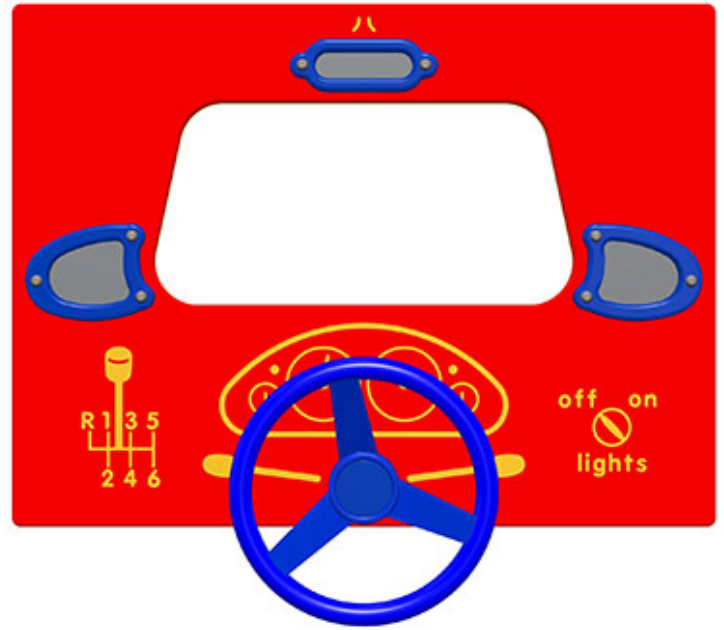

Driving with Mirrors Play Panel

Product Code AMVFA-APRPI-FIDRIVEMIRROR

£0

Price stated is for product only.
Contact us for a delivery & installation quote based on your location.

Dimensions:

Length	1200 mm
Width	800 mm
Depth	135 mm

Key Stage:

Play Values

This product supports the following areas of child development.

Fine Motor Skills

Visual Stimulation

Tactile Stimulation

Inclusive Play

Understanding the World

Role Play

Imaginative Play

Description

The Driving with Mirrors Play Panel is a great way to teach children about road safety and basic driving skills that they will use later in life. This panel is perfect for inspiring children's imaginations and encouraging role play on the playground. The mirrors are made from the best quality mirrored polycarbonate making them virtually unbreakable, and will not shatter and become unsafe in the playground environment. Secured to the main panel using an HDPE frame, which allows for different expansion rates and makes sure that the dome stays securely attached to the panel. Bespoke design options are also available. All AMV Play Panels can be wall mounted or mounted onto posts fixed into the ground. Multiple panels can be installed side by side or back to back. Please ask for further details of the options available.