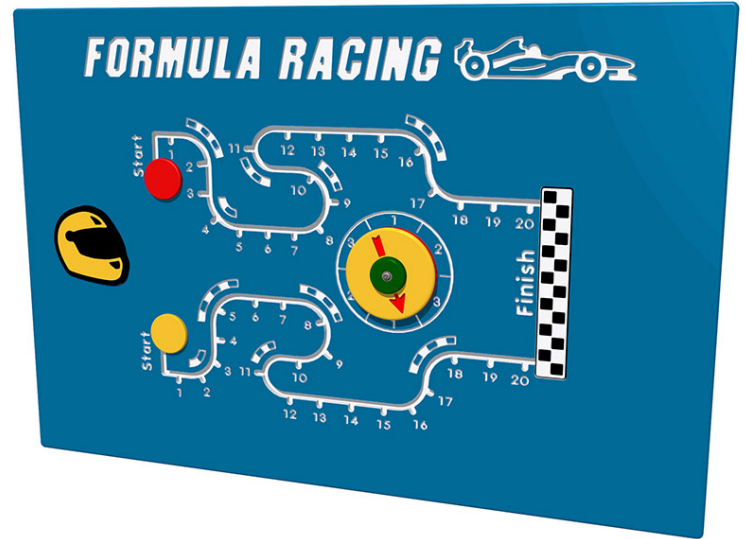

Formula Racing Play Panel

Product Code AMVFA-APGP-FIFORMULA

£0

Price stated is for product only.
Contact us for a delivery & installation quote based on your location.

Dimensions:

Length	1200 mm
Width	800 mm
Depth	80 mm

Key Stage:

Play Values

This product supports the following areas of child development.

Fine Motor Skills

Competitive Play

Tactile Stimulation

Inclusive Play

Games & Puzzles

Role Play

Imaginative Play

Description

The Formula Racing Play Panel is a fun counter racing game featuring a 1-3 spinner and our t-slot easy glide sliding disc counters. Bespoke design options are also available. All AMV Play Panels can be wall mounted or mounted onto posts fixed into the ground. Multiple panels can be installed side by side or back to back. Please ask for further details of the options available.