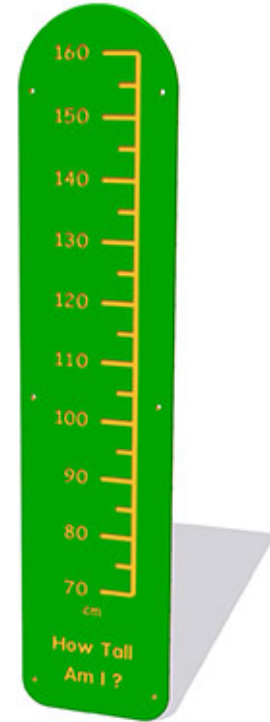

How Tall Am I Play Panel

Product Code AMVFA-APEP-FIHOWT

£0

Price stated is for product only.
Contact us for a delivery & installation quote based on your location.

Dimensions:

Length 2400 mm
Width 600 mm
Depth 19 mm

Key Stage:

Play Values

This product supports the following areas of child development.

Understanding
the World

Description

The How Tall Are I Play Panel is designed for children to measure their height as part of a game or to compare with their peers. How tall are you panels are fun and educational, and can be manufactured in either 12.5mm thickness panels for wall mounting or in 19mm thickness for attaching to posts, or where there is less support. Bespoke design options are also available. All AMV Play Panels can be wall mounted or mounted onto posts fixed into the ground. Multiple panels can installed side by side or back to back. Please ask for further details of the options available.