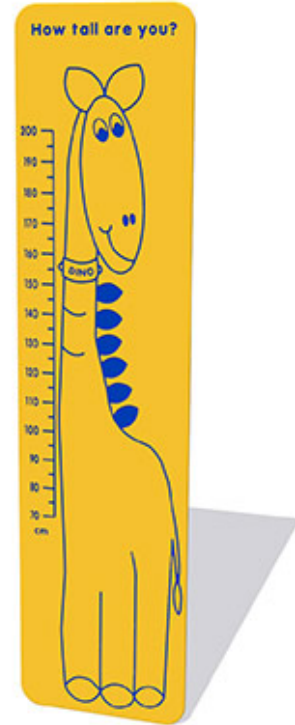

How Tall Are You - Dino Play Panel

Product Code AMVFA-APEP-FIDINO

£0

Price stated is for product only.
Contact us for a delivery & installation quote based on your location.

Dimensions:

Length	2400 mm
Width	600 mm
Depth	19 mm

Key Stage:

Play Values

This product supports the following areas of child development.

Understanding
the World

Description

The How Tall Are You - Dino Play Panel is designed for children to measure their height as part of a game or to compare with their peers. How tall are you play panels are fun and educational, and can be manufactured in either 12.5mm thickness panels for wall mounting or in 19mm thickness for attaching to posts, or where there is less support. Bespoke design options are also available. All AMV Play Panels can be wall mounted or mounted onto posts fixed into the ground. Multiple panels can be installed side by side or back to back. Please ask for further details of the options available.