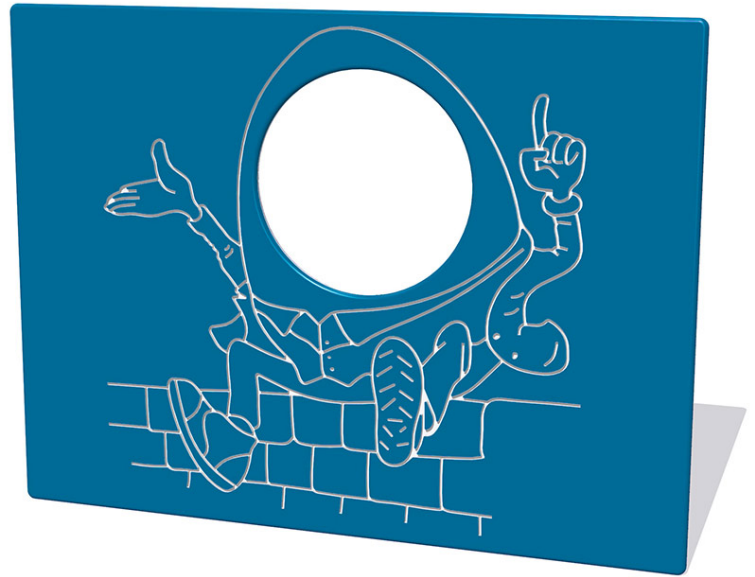

Humpty Head Through Play Panel

Product Code AMVFA-APRPI-FIHUMPTY

£0

Price stated is for product only.
Contact us for a delivery & installation quote based on your location.

Dimensions:

Length	1200 mm
Width	800 mm
Depth	12.5 mm

Key Stage:

Play Values

This product supports the following areas of child development.

Inclusive Play

Role Play

Imaginative Play

Description

The Humpty Head Through Play Panel is a popular classic play panel that is simple and good value for money. You can also customise this panel to the size, shape and colour that suits your school playground. All AMV Play Panels can be wall mounted or mounted onto posts fixed into the ground. Multiple panels can be installed side by side or back to back. Please ask for further details of the options available.