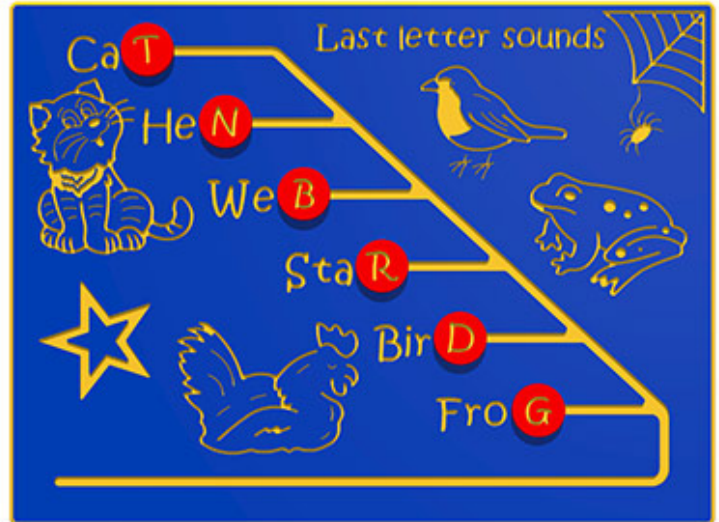

Last Letter Sounds Play Panel

Product Code AMVFA-APEP-FILASTLTR

£0

Price stated is for product only. Contact us for a delivery & installation quote based on your location.

Dimensions:

Length	1200 mm
Width	800 mm
Depth	19 mm

Key Stage:

Play Values

This product supports the following areas of child development.

Inclusive Play

Phonics & Spelling

Description

The Last Letter Sounds panel has been designed by talking to what teachers and what they want from a phonics type panel. The panel has been designed to incorporate easy-sliding letter discs, so there are no loose parts to go missing or to fly around the playground, which also means that there are no loose parts to worry about losing or have to put away each night. Please note: This panel can be specified with your own set of phonics letters, words to complete and the graphics hints to go along with them. Bespoke design options are also available. All AMV Play Panels can be wall mounted or mounted onto posts fixed into the ground. Multiple panels can be installed side by side or back to back. Please ask for further details of the options available.