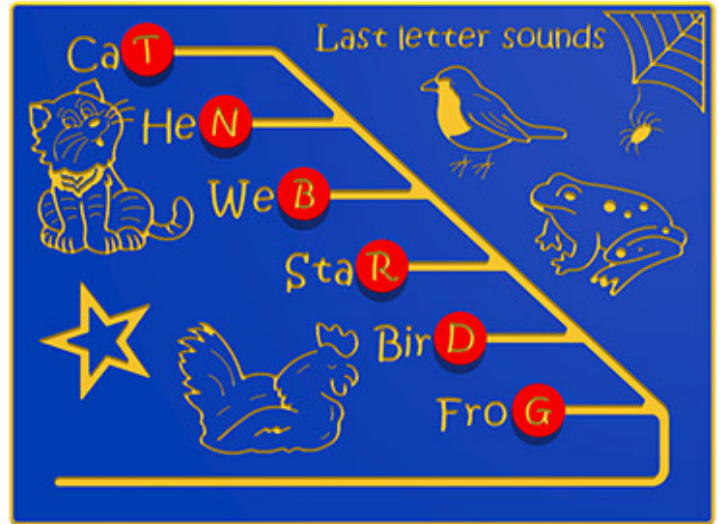

Last Letter Sounds Play Panel

Product Code AMVFA-APEP-FILASTLTR

£0

Price stated is for product only. Contact us for a delivery & installation quote based on your location.

Dimensions:

Length	1200 mm
Width	800 mm
Depth	19 mm

Key Stage:

Play Values

This product supports the following areas of child development.

Inclusive Play

Phonics & Spelling

Description

The Last Letter Sounds panel has been designed by talking to what teachers and what they want from a phonics type panel. The panel has been designed to incorporate easy-sliding letter discs, so there are no loose parts to go missing or to fly around the playground, which also means that there are no loose parts to worry about losing or have to put away each night. Please note: This panel can be specified with your own set of phonics letters, words to complete and the graphics hints to go along with them. Bespoke design options are also available. All AMV Play Panels can be wall mounted or mounted onto posts fixed into the ground. Multiple panels can be installed side by side or back to back. Please ask for further details of the options available.