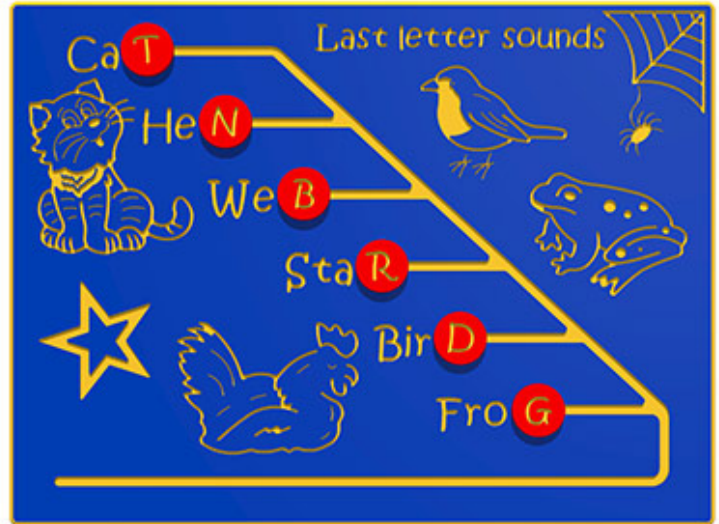

Last Letter Sounds Play Panel

Product Code AMVFA-APEP-FILASTLTR

£0

Price stated is for product only. Contact us for a delivery & installation quote based on your location.

Dimensions:

Length	1200 mm
Width	800 mm
Depth	19 mm

Key Stage:

Play Values

This product supports the following areas of child development.

Inclusive Play

Phonics & Spelling

Description

The Last Letter Sounds panel has been designed by talking to what teachers and what they want from a phonics type panel. The panel has been designed to incorporate easy-sliding letter discs, so there are no loose parts to go missing or to fly around the playground, which also means that there are no loose parts to worry about losing or have to put away each night. Please note: This panel can be specified with your own set of phonics letters, words to complete and the graphics hints to go along with them. Bespoke design options are also available. All AMV Play Panels can be wall mounted or mounted onto posts fixed into the ground. Multiple panels can installed side by side or back to back. Please ask for further details of the options available.