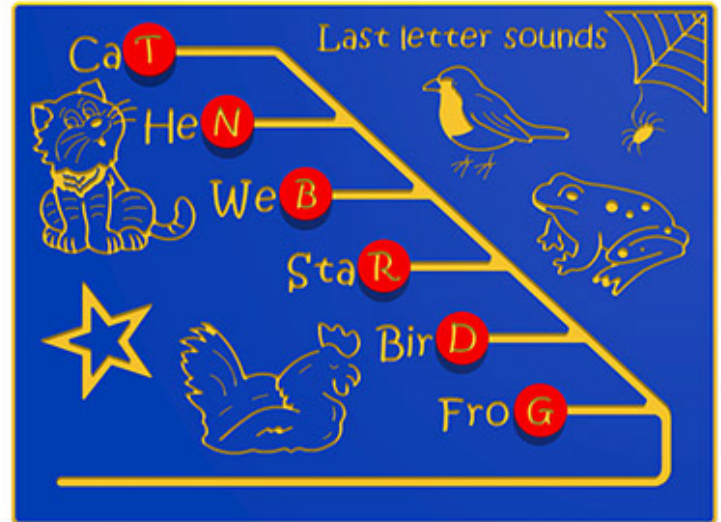

# Last Letter Sounds Play Panel

Product Code AMVFA-APEP-FILASTLTR

£0

Price stated is for product only. Contact us for a delivery & installation quote based on your location.

## Key Stage:

## Description

The Last Letter Sounds panel has been designed by talking to what teachers and what they want from a phonics type panel. The panel has been designed to incorporate easy-sliding letter discs, so there are no loose parts to go missing or to fly around the playground, which also means that there are no loose parts to worry about losing or have to put away each night. Please note: This panel can be specified with your own set of phonics letters, words to complete and the graphics hints to go along with them. Bespoke design options are also available. All AMV Play Panels can be wall mounted or mounted onto posts fixed into the ground. Multiple panels can installed side by side or back to back. Please ask for further details of the options available.