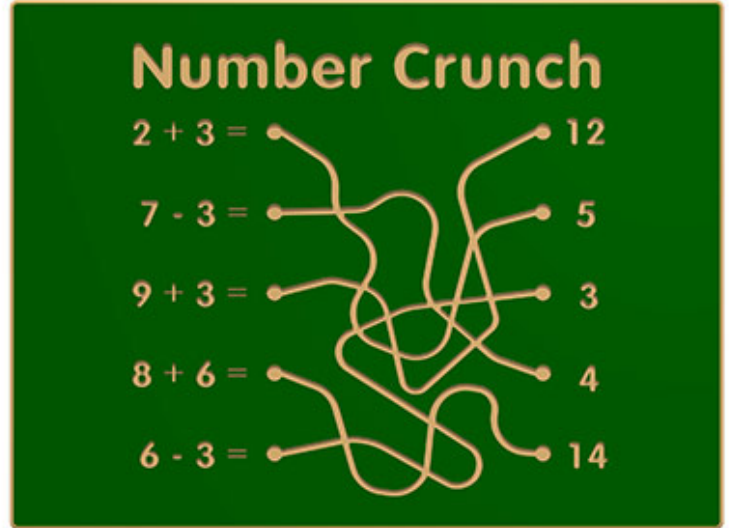

Number Crunch Play Panel

Product Code AMVFA-APEP-FICRUNCH

£0

Price stated is for product only. Contact us for a delivery & installation quote based on your location.

Dimensions:

Length	1200 mm
Width	800 mm
Depth	19 mm

Key Stage:

Play Values

This product supports the following areas of child development.

Inclusive Play

Problem Solving

Numeracy

Games & Puzzles

Description

The Number Crunch play panel is a fun and educational panel that provides a combination of numeracy and a puzzle with the line maze. Bespoke design options are also available. All AMV Play Panels can be wall mounted or mounted onto posts fixed into the ground. Multiple panels can be installed side by side or back to back. Please ask for further details of the options available.