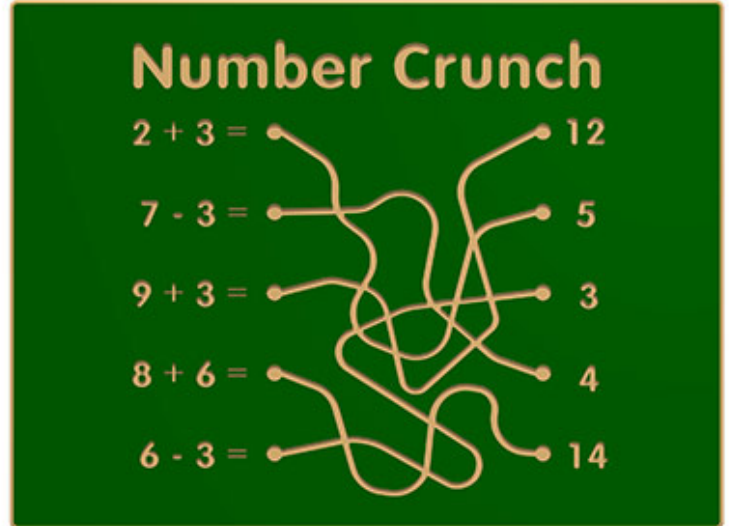

Number Crunch Play Panel

Product Code AMVFA-APEP-FICRUNCH

£0

Price stated is for product only. Contact us for a delivery & installation quote based on your location.

Dimensions:

Length	1200 mm
Width	800 mm
Depth	19 mm

Key Stage:

Play Values

This product supports the following areas of child development.

Inclusive Play

Problem Solving

Numeracy

Games & Puzzles

Description

The Number Crunch play panel is a fun and educational panel that provides a combination of numeracy and a puzzle with the line maze. Bespoke design options are also available. All AMV Play Panels can be wall mounted or mounted onto posts fixed into the ground. Multiple panels can be installed side by side or back to back. Please ask for further details of the options available.