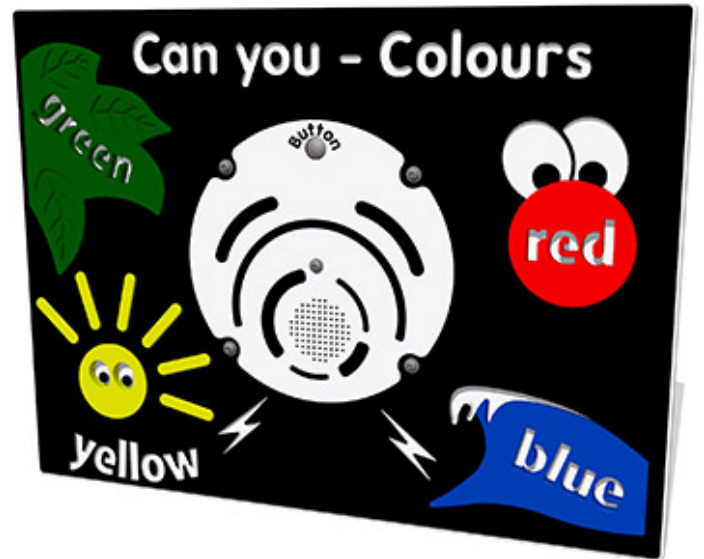

PlayTronic Colours Play Panel

Product Code AMVFA-APEP-FIPTCOLOUR

£0

Price stated is for product only.
Contact us for a delivery & installation quote based on your location.

Dimensions:

Length	1200 mm
Width	800 mm
Depth	94 mm

Key Stage:

Play Values

This product supports the following areas of child development.

Fine Motor Skills

Inclusive Play

Auditory Stimulation

Understanding the World

Description

The PlayTronic Colours Play Panel is a fun activity panel which has a random sequence of questions that it asks the children to show... "Can you point to something red?" "Can you point to something yellow?" "Can you point to something blue?" The addition of electronic sounds to panels adds another dimension and interaction between the user and the panel itself. Adding the extra complexity of electronics is nothing to worry about though because all the components used are commercial grade and have been designed specifically for this application. The whole system has been carefully designed and manufactured, and has now been out in the field for over 2 years with little or no reported problems apart from inevitable battery replacements, which have a life of up to a year depending on how popular the panel is. All PlayTronic panels include touch sensitive activation switches with no moving parts, water-proof speaker, sealed circuitry and battery compartment with easy to change long life batteries. All the electronic parts have been designed to fit in a durable steel, water resistant case with security screws to prevent unauthorised tampering. All the main components can be unplugged and swapped-out if there is ever a failure, making maintenance relatively cheap and easy to carry out. Bespoke design options are also available. All AMV Play Panels can be wall mounted or mounted onto posts fixed into the ground. Multiple panels can installed side by side or back to back. Please ask for further details of the options available.