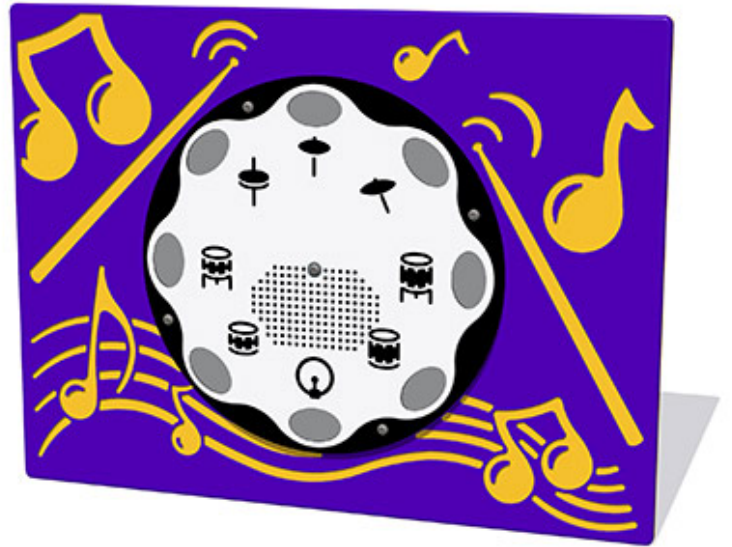

PlayTronic Drums Musical Play Panel

Product Code AMVFA-APMP-FIPTDRUMS

£0

Price stated is for product only.
Contact us for a delivery & installation quote based on your location.

Dimensions:

Length	800 mm
Width	820 mm
Depth	90 mm

Key Stage:

Play Values

This product supports the following areas of child development.

Fine Motor Skills

Tactile Stimulation

Inclusive Play

Auditory Stimulation

Musical Play

Description

This Drums Musical Play Panel is great for getting children into music while on the playground. The addition of electronic sounds to play panels adds another dimension and interaction between the user and the panel itself. Adding the extra complexity of electronics is nothing to worry about though because all the components used are commercial grade and have been designed specifically for this application. The whole system has been carefully designed and manufactured, and has now been out in the field for over 2 years with little or no reported problems apart from inevitable battery replacements, which have a life of up to a year depending on how popular the panel is. All PlayTronic musical play panels include touch sensitive activation switches with no moving parts, water-proof speaker, sealed circuitry and battery compartment with easy to change long life batteries. All the electronic parts have been designed to fit in a durable steel, water resistant case with security screws to prevent unauthorised tampering. All the main components can be unplugged and swapped-out if there is ever a failure, making maintenance relatively cheap and easy to carry out. All AMV Play Panels can be wall mounted or mounted onto posts fixed into the ground. Multiple panels can be installed side by side or back to back. Please ask for further details of the options available.