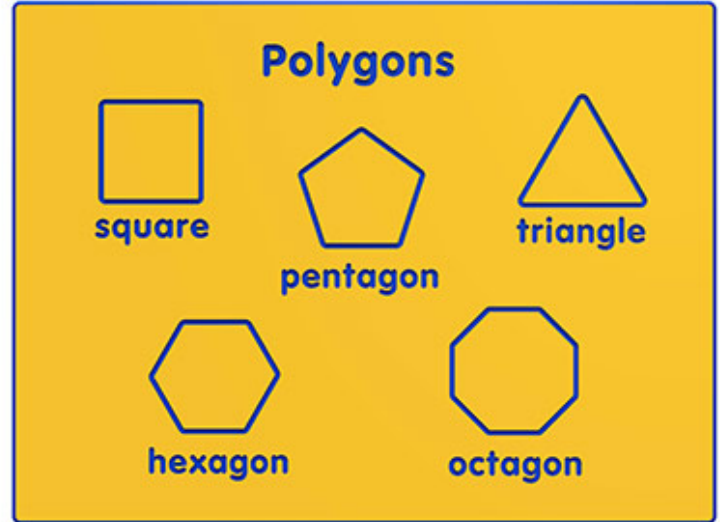

Polygons Play Panel

Product Code AMVFA-APEP-FIPOLYGON

£0

Price stated is for product only.
Contact us for a delivery & installation quote based on your location.

Dimensions:

Length 1200 mm
Width 800 mm
Depth 19 mm

Key Stage:

Play Values

This product supports the following areas of child development.

Inclusive Play

Description

The Polygons Shapes Play Panel is a fun and educational panel. It can be used as part of teaching tool or just as a form of repetition which is essential to learning. Bespoke design options are also available. All AMV Play Panels can be wall mounted or mounted onto posts fixed into the ground. Multiple panels can installed side by side or back to back. Please ask for further details of the options available.