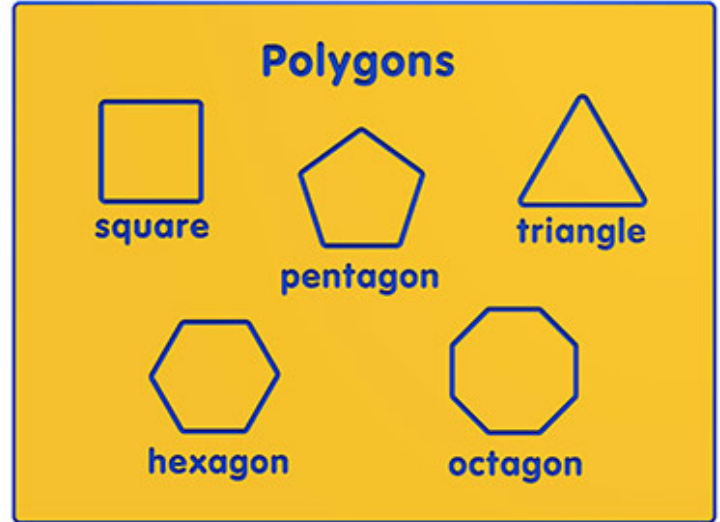

Polygons Play Panel

Product Code AMVFA-APEP-FIPOLYGON

£0

Price stated is for product only.
Contact us for a delivery & installation quote based on your location.

Dimensions:

Length	1200 mm
Width	800 mm
Depth	19 mm

Key Stage:

Play Values

This product supports the following areas of child development.

Inclusive Play

Description

The Polygons Shapes Play Panel is a fun and educational panel. It can be used as part of teaching tool or just as a form of repetition which is essential to learning. Bespoke design options are also available. All AMV Play Panels can be wall mounted or mounted onto posts fixed into the ground. Multiple panels can installed side by side or back to back. Please ask for further details of the options available.