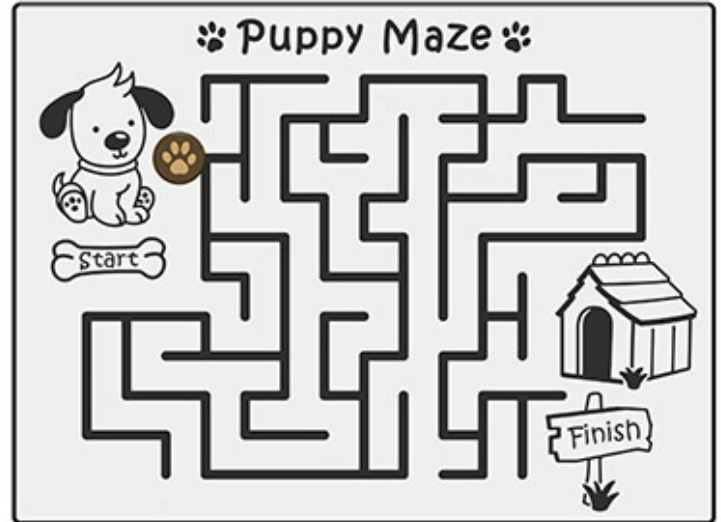

Puppy Maze Play Panel

Product Code AMVFA-APGP-FIPUPMAZE

£0

Price stated is for product only.
Contact us for a delivery & installation quote based on your location.

Dimensions:

Length 1200 mm
Width 800 mm
Depth 28 mm

Key Stage:

Play Values

This product supports the following areas of child development.

Inclusive Play

Problem Solving

Games & Puzzles

Description

The Puppy Maze Play Panel is not a typical finger trace maze panel, the maze is constructed using a series of t-slots and there is a puppy paw print sliding disc to navigate around the maze to get from the start to the finish. The addition of the sliding disc adds a new dimension to the traditional maze play panel that children are going to really enjoy playing with. Bespoke design options are also available. All AMV Play Panels can be wall mounted or mounted onto posts fixed into the ground. Multiple panels can be installed side by side or back to back. Please ask for further details of the options available.