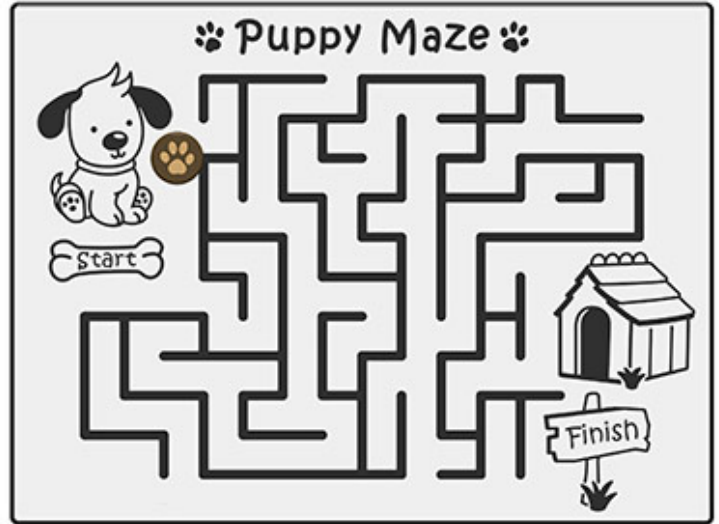

Puppy Maze Play Panel

Product Code AMVFA-APGP-FIPUPMAZE

£0

Price stated is for product only.
Contact us for a delivery & installation quote based on your location.

Dimensions:

Length	1200 mm
Width	800 mm
Depth	28 mm

Key Stage:

Play Values

This product supports the following areas of child development.

Inclusive Play

Problem Solving

Games & Puzzles

Description

The Puppy Maze Play Panel is not a typical finger trace maze panel, the maze is constructed using a series of t-slots and there is a puppy paw print sliding disc to navigate around the maze to get from the start to the finish. The addition of the sliding disc adds a new dimension to the traditional maze play panel that children are going to really enjoy playing with. Bespoke design options are also available. All AMV Play Panels can be wall mounted or mounted onto posts fixed into the ground. Multiple panels can installed side by side or back to back. Please ask for further details of the options available.