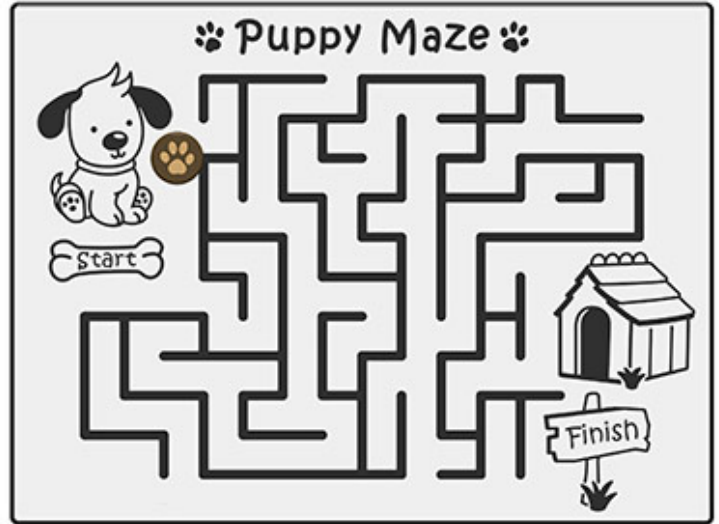

Puppy Maze Play Panel

Product Code AMVFA-APGP-FIPUPMAZE

£0

Price stated is for product only.
Contact us for a delivery & installation quote based on your location.

Dimensions:

Length	1200 mm
Width	800 mm
Depth	28 mm

Key Stage:

Play Values

This product supports the following areas of child development.

Inclusive Play

Problem Solving

Games & Puzzles

Description

The Puppy Maze Play Panel is not a typical finger trace maze panel, the maze is constructed using a series of t-slots and there is a puppy paw print sliding disc to navigate around the maze to get from the start to the finish. The addition of the sliding disc adds a new dimension to the traditional maze play panel that children are going to really enjoy playing with. Bespoke design options are also available. All AMV Play Panels can be wall mounted or mounted onto posts fixed into the ground. Multiple panels can be installed side by side or back to back. Please ask for further details of the options available.