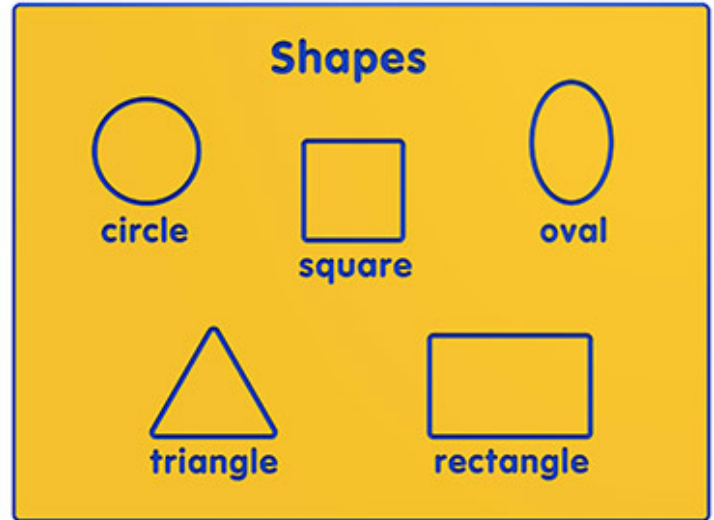

Shapes Play Panel

Product Code AMVFA-APEP-FISHAPES

£0

Price stated is for product only.
Contact us for a delivery & installation quote based on your location.

Dimensions:

Length	1200 mm
Width	800 mm
Depth	19 mm

Key Stage:

Play Values

This product supports the following areas of child development.

Inclusive Play

Description

The Shapes Play Panel is a fun and educational panel. It can be used as part of teaching tool or just as a form of repetition which is essential to learning. Bespoke design options are also available. All AMV Play Panels can be wall mounted or mounted onto posts fixed into the ground. Multiple panels can installed side by side or back to back. Please ask for further details of the options available.