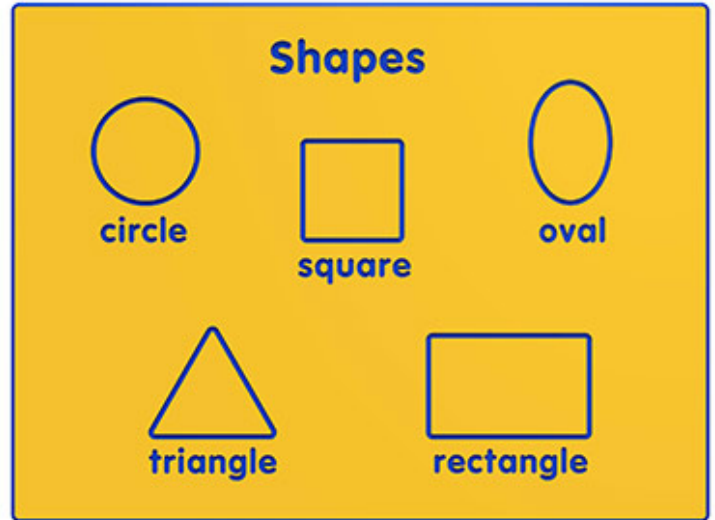

Shapes Play Panel

Product Code AMVFA-APEP-FISHAPES

£0

Price stated is for product only.
Contact us for a delivery & installation quote based on your location.

Dimensions:

Length	1200 mm
Width	800 mm
Depth	19 mm

Key Stage:

Play Values

This product supports the following areas of child development.

Inclusive Play

Description

The Shapes Play Panel is a fun and educational panel. It can be used as part of teaching tool or just as a form of repetition which is essential to learning. Bespoke design options are also available. All AMV Play Panels can be wall mounted or mounted onto posts fixed into the ground. Multiple panels can installed side by side or back to back. Please ask for further details of the options available.