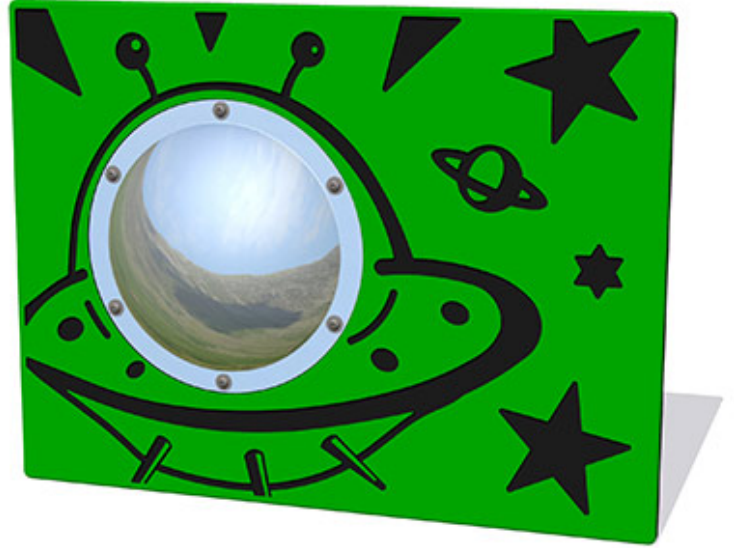

Space Ship XD Play Panel

Product Code AMVFA-APOFI-FIUUFOMXD

£0

Price stated is for product only.
Contact us for a delivery & installation quote based on your location.

Dimensions:

Length	1200 mm
Width	800 mm
Depth	98 mm

Key Stage:

Play Values

This product supports the following areas of child development.

Visual Stimulation

Inclusive Play

Role Play

Description

The Space Ship XD Play Panel is perfect for public parks as it is a simple and cost effective panel that allows children to have fun and imagine they are in space. The domes are made from the best quality polycarbonate making them virtually unbreakable, and will not shatter and become unsafe in the playground environment. Secured to the main panel using an HDPE frame, which allows for different expansion rates and makes sure that the dome stays securely attached to the panel. Bespoke design options are also available. All AMV Play Panels can be wall mounted or mounted onto posts fixed into the ground. Multiple panels can be installed side by side or back to back. Please ask for further details of the options available.