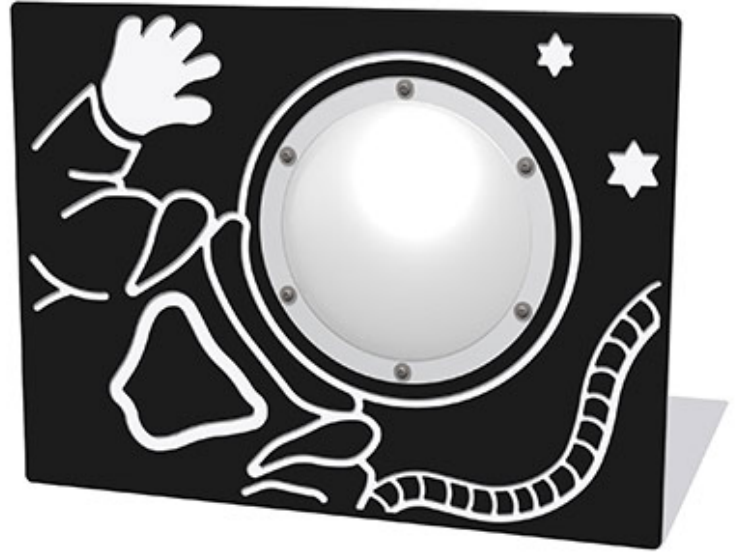

Spaceman Play Panel with Clear Dome

Product Code AMVFA-APOFI-FASTROC

£0

Price stated is for product only.
Contact us for a delivery & installation quote based on your location.

Dimensions:

Length	1200 mm
Width	800 mm
Depth	98 mm

Key Stage:

Play Values

This product supports the following areas of child development.

Visual Stimulation

Inclusive Play

Role Play

Description

The Spaceman Play Panel with Clear Dome allows children to have fun and imagine they are in space. The domes are made from the best quality polycarbonate making them virtually unbreakable, and will not shatter and become unsafe in the playground environment. Secured to the main panel using an HDPE frame, which allows for different expansion rates and makes sure that the dome stays securely attached to the panel. Bespoke design options are also available. All AMV Play Panels can be wall mounted or mounted onto posts fixed into the ground. Multiple panels can be installed side by side or back to back. Please ask for further details of the options available.