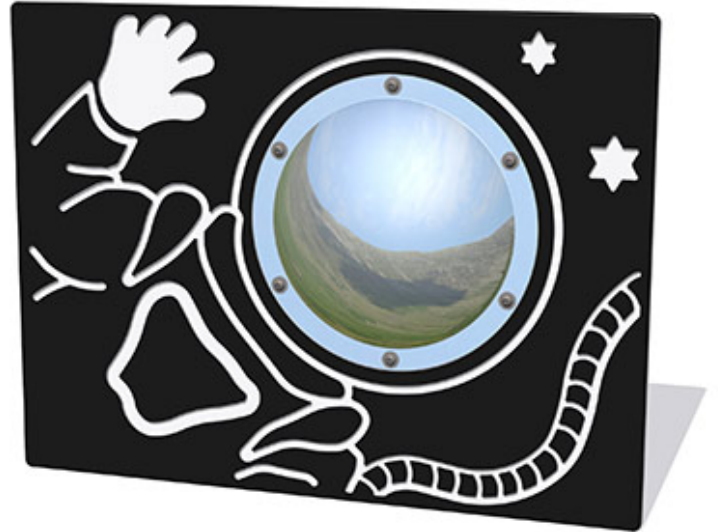

Spaceman Play Panel with Mirrored Dome

Product Code AMVFA-APOFI-FIASTROM

£0

Price stated is for product only. Contact us for a delivery & installation quote based on your location.

Dimensions:

Length	1200 mm
Width	800 mm
Depth	98 mm

Key Stage:

Play Values

This product supports the following areas of child development.

Visual Stimulation

Inclusive Play

Role Play

Description

The Spaceman Play Panel with Mirror Dome allows children to have fun and imagine they are in space. The domes are made from the best quality mirrored polycarbonate making them virtually unbreakable, and will not shatter and become unsafe in the playground environment. Secured to the main panel using an HDPE frame, which allows for different expansion rates and makes sure that the dome stays securely attached to the panel. Bespoke design options are also available. All AMV Play Panels can be wall mounted or mounted onto posts fixed into the ground. Multiple panels can be installed side by side or back to back. Please ask for further details of the options available.