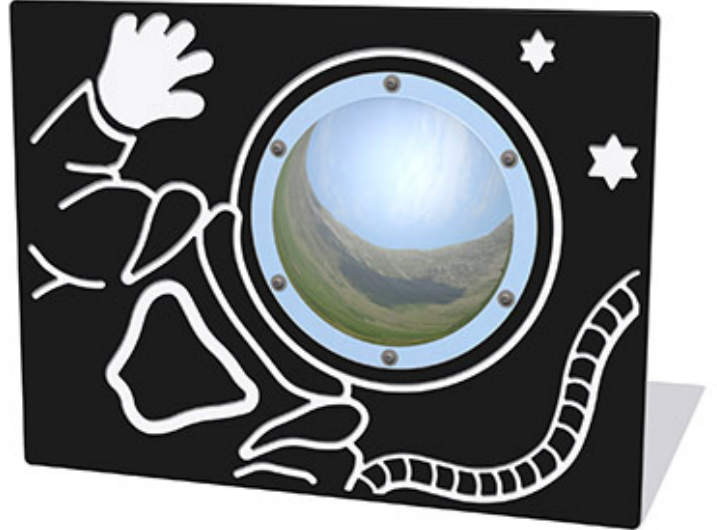

Spaceman Play Panel with Mirrored Dome

Product Code AMVFA-APOFI-FIASTROM

£0

Price stated is for product only. Contact us for a delivery & installation quote based on your location.

Dimensions:

Length	1200 mm
Width	800 mm
Depth	98 mm

Key Stage:

Play Values

This product supports the following areas of child development.

Visual Stimulation

Inclusive Play

Role Play

Description

The Spaceman Play Panel with Mirror Dome allows children to have fun and imagine they are in space. The domes are made from the best quality mirrored polycarbonate making them virtually unbreakable, and will not shatter and become unsafe in the playground environment. Secured to the main panel using an HDPE frame, which allows for different expansion rates and makes sure that the dome stays securely attached to the panel. Bespoke design options are also available. All AMV Play Panels can be wall mounted or mounted onto posts fixed into the ground. Multiple panels can be installed side by side or back to back. Please ask for further details of the options available.