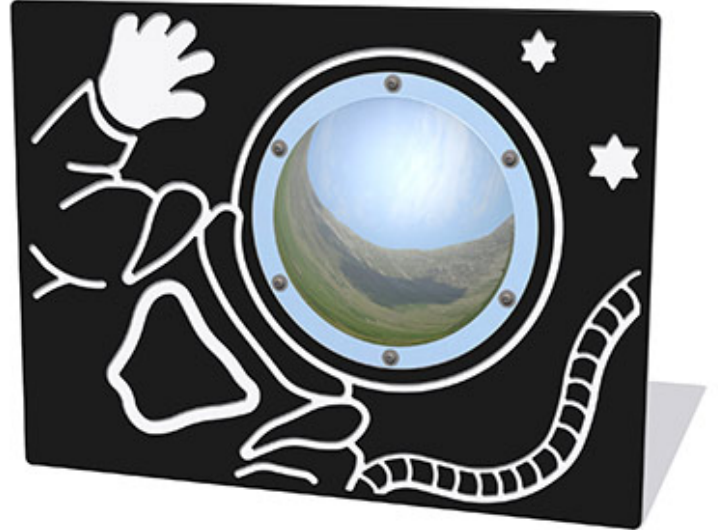

Spaceman Play Panel with Mirrored Dome

Product Code AMVFA-APOFI-FIASTROM

£0

Price stated is for product only.
Contact us for a delivery & installation quote based on your location.

Dimensions:

Length	1200 mm
Width	800 mm
Depth	98 mm

Key Stage:

Play Values

This product supports the following areas of child development.

Visual Stimulation

Inclusive Play

Role Play

Description

The Spaceman Play Panel with Mirror Dome allows children to have fun and imagine they are in space. The domes are made from the best quality mirrored polycarbonate making them virtually unbreakable, and will not shatter and become unsafe in the playground environment. Secured to the main panel using an HDPE frame, which allows for different expansion rates and makes sure that the dome stays securely attached to the panel. Bespoke design options are also available. All AMV Play Panels can be wall mounted or mounted onto posts fixed into the ground. Multiple panels can be installed side by side or back to back. Please ask for further details of the options available.