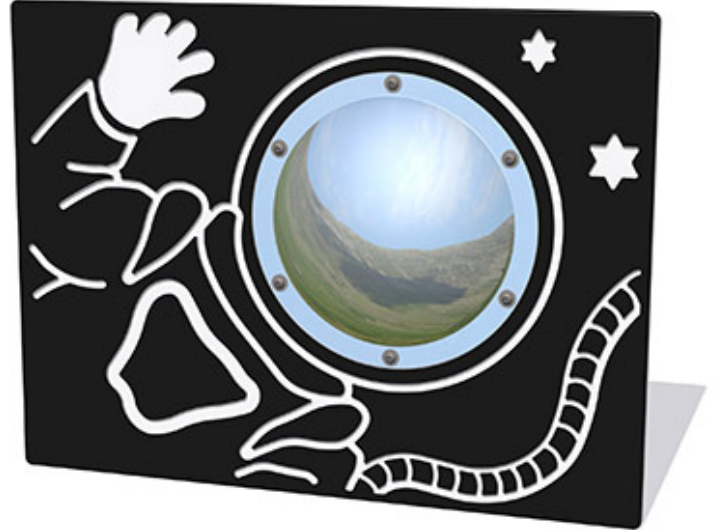

Spaceman Play Panel with Mirrored Dome

Product Code AMVFA-APOFI-FASTROM

£0

Price stated is for product only. Contact us for a delivery & installation quote based on your location.

Dimensions:

Length	1200 mm
Width	800 mm
Depth	98 mm

Key Stage:

Play Values

This product supports the following areas of child development.

Visual Stimulation

Inclusive Play

Role Play

Description

The Spaceman Play Panel with Mirror Dome allows children to have fun and imagine they are in space. The domes are made from the best quality mirrored polycarbonate making them virtually unbreakable, and will not shatter and become unsafe in the playground environment. Secured to the main panel using an HDPE frame, which allows for different expansion rates and makes sure that the dome stays securely attached to the panel. Bespoke design options are also available. All AMV Play Panels can be wall mounted or mounted onto posts fixed into the ground. Multiple panels can be installed side by side or back to back. Please ask for further details of the options available.