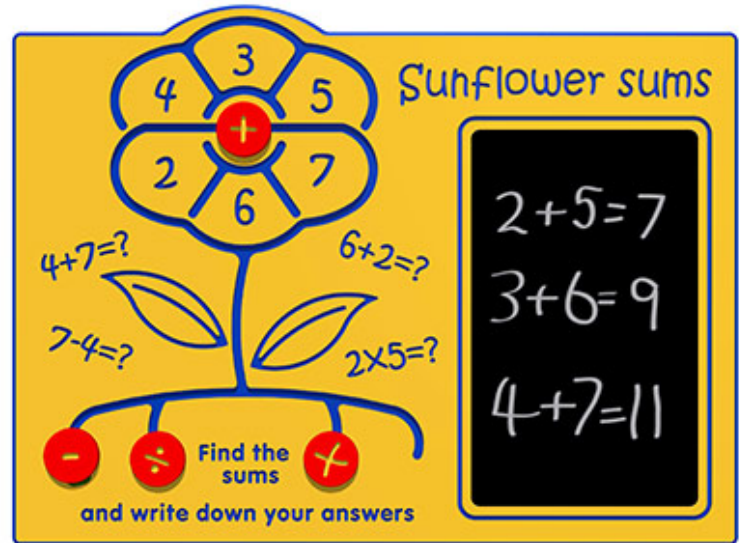

Sunflower Sums Play Panel

Product Code AMVFA-APEP-FISUNSUMS

£0

Price stated is for product only. Contact us for a delivery & installation quote based on your location.

Dimensions:

Length	1200 mm
Width	800 mm
Depth	19 mm

Key Stage:

Play Values

This product supports the following areas of child development.

Fine Motor Skills

Tactile Stimulation

Inclusive Play

Problem Solving

Numeracy

Description

The Sunflower Sums panel has been designed with busy schools in mind. It has sliding maths sums discs which are moved from the roots of the sunflower and up to the head, where the sums take place. There is also a built in chalkboard so the children can write down the sums and the answers as they go along. All the sliding discs move easily in channels on the panel which means there are no loose parts to worry about losing or have to be put away each night. This panel can be specified with your own set of numbers so you can make the sums as easy or difficult as you like. Bespoke design options are also available. All AMV Play Panels can be wall mounted or mounted onto posts fixed into the ground. Multiple panels can be installed side by side or back to back. Please ask for further details of the options available.