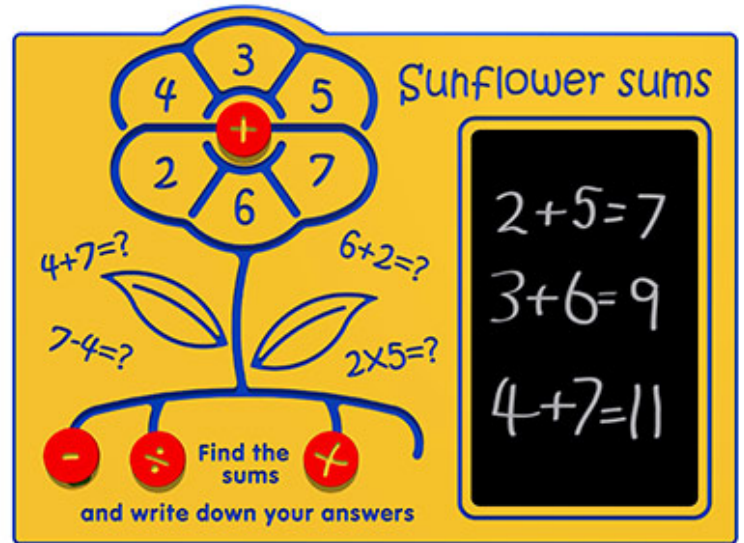

Sunflower Sums Play Panel

Product Code AMVFA-APEP-FISUNSUNS

£0

Price stated is for product only. Contact us for a delivery & installation quote based on your location.

Dimensions:

Length	1200 mm
Width	800 mm
Depth	19 mm

Key Stage:

Play Values

This product supports the following areas of child development.

Fine Motor Skills

Tactile Stimulation

Inclusive Play

Problem Solving

Numeracy

Description

The Sunflower Sums panel has been designed with busy schools in mind. It has sliding maths sums discs which are moved from the roots of the sunflower and up to the head, where the sums take place. There is also a built in chalkboard so the children can write down the sums and the answers as they go along. All the sliding discs move easily in channels on the panel which means there are no loose parts to worry about losing or have to be put away each night. This panel can be specified with your own set of numbers so you can make the sums as easy or difficult as you like. Bespoke design options are also available. All AMV Play Panels can be wall mounted or mounted onto posts fixed into the ground. Multiple panels can be installed side by side or back to back. Please ask for further details of the options available.