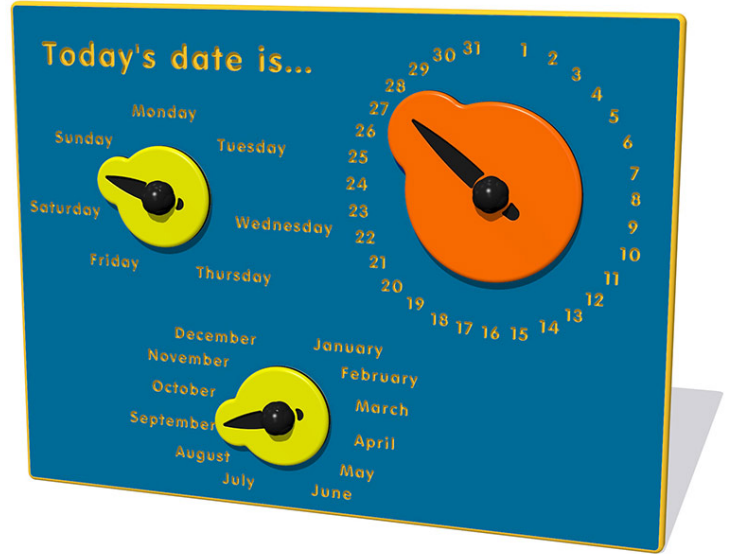

Today's Date is Play Panel

Product Code AMVFA-APEP-FITODAY-B

£0

Price stated is for product only.
Contact us for a delivery & installation quote based on your location.

Dimensions:

Length 1200 mm
Width 800 mm
Depth 85 mm

Key Stage:

Play Values

This product supports the following areas of child development.

Fine Motor Skills

Tactile Stimulation

Inclusive Play

Understanding the World

Nature Play

Description

The Today's Date Is educational play panel is a fun thing to do and interact with. It can be used as part of teaching tool or just as a form of repetition which is essential to learning. Bespoke design options are also available. All AMV Play Panels can be wall mounted or mounted onto posts fixed into the ground. Multiple panels can installed side by side or back to back. Please ask for further details of the options available.