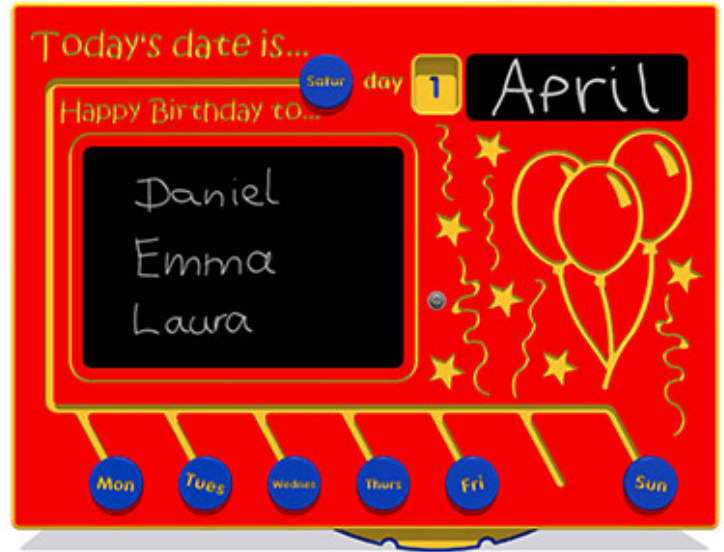

Today's Date is... NGP Play Panel

Product Code AMVFA-APEP-FITODAYSNGP

£0

Price stated is for product only.
Contact us for a delivery & installation quote based on your location.

Dimensions:

Length	1200 mm
Width	800 mm
Depth	19 mm

Key Stage:

Play Values

This product supports the following areas of child development.

Fine Motor Skills

Tactile Stimulation

Inclusive Play

Understanding the World

Nature Play

Description

This next generation of Today's Date is... Panel has loads of cool new features in one panel. There are 7 sliding day discs, a back-mounted rotating date disc and a small chalkboard panel to write the month on. Not only that, this panel features a second larger chalkboard panel, where the children (or teachers) can write down whose birthday it is on that day. All the sliding discs move easily in channels on the panel which means there are no loose parts to worry about losing or have to put away each night. Bespoke design options are also available. All AMV Play Panels can be wall mounted or mounted onto posts fixed into the ground. Multiple panels can be installed side by side or back to back. Please ask for further details of the options available.