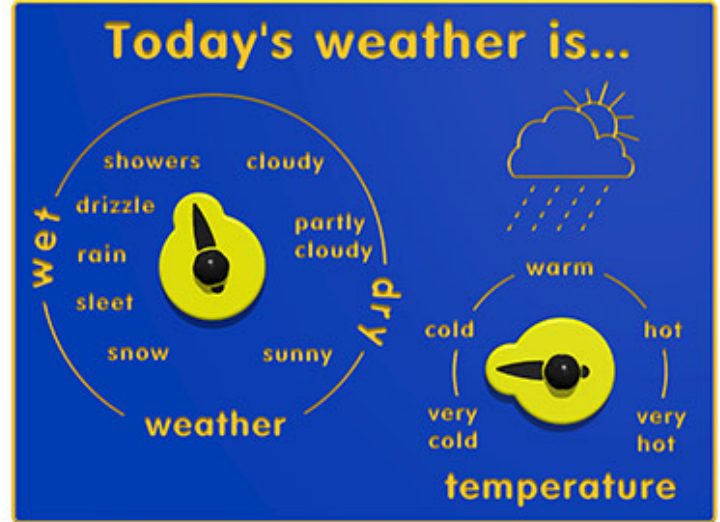

Today's Weather is Play Panel

Product Code AMVFA-APEP-FIWEATHER-B

£0

Price stated is for product only.
Contact us for a delivery & installation quote based on your location.

Dimensions:

Length	1200 mm
Width	800 mm
Depth	87 mm

Key Stage:

Play Values

This product supports the following areas of child development.

Fine Motor Skills

Tactile Stimulation

Inclusive Play

Understanding the World

Nature Play

Description

The Today's Weather Is educational play panel is a fun thing to do and interact with. It can be used as part of teaching tool or just as a form of repetition which is essential to learning. Bespoke design options are also available. All AMV Play Panels can be wall mounted or mounted onto posts fixed into the ground. Multiple panels can installed side by side or back to back. Please ask for further details of the options available.