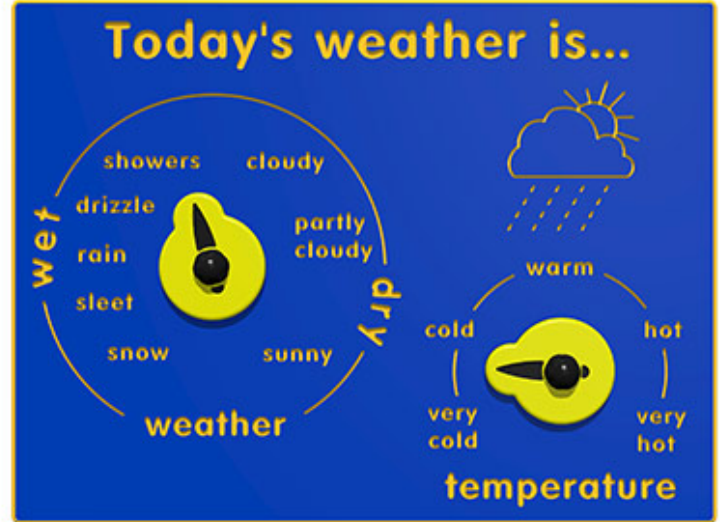

Today's Weather is Play Panel

Product Code AMVFA-APEP-FIWEATHER-B

£0

Price stated is for product only. Contact us for a delivery & installation quote based on your location.

Dimensions:

Length	1200 mm
Width	800 mm
Depth	87 mm

Key Stage:

Play Values

This product supports the following areas of child development.

Fine Motor Skills

Tactile Stimulation

Inclusive Play

Understanding the World

Nature Play

Description

The Today's Weather Is educational play panel is a fun thing to do and interact with. It can be used as part of teaching tool or just as a form of repetition which is essential to learning. Bespoke design options are also available. All AMV Play Panels can be wall mounted or mounted onto posts fixed into the ground. Multiple panels can installed side by side or back to back. Please ask for further details of the options available.