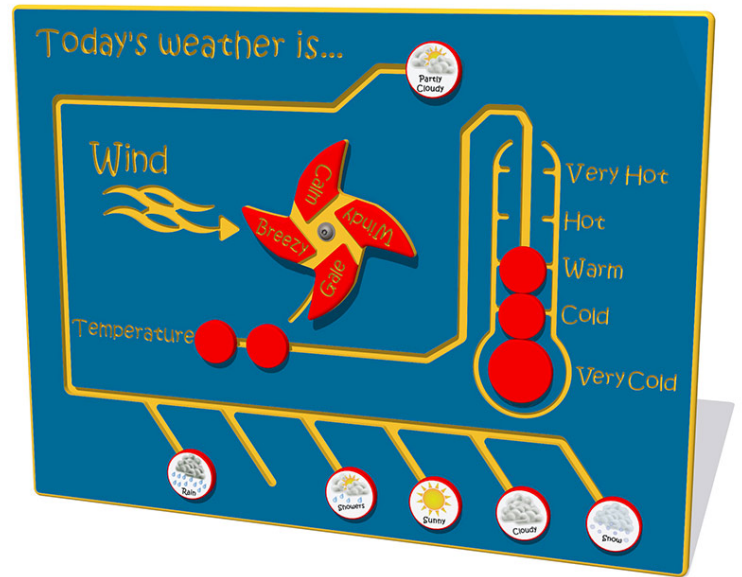

Today's Weather is... NGP Play Panel

Product Code AMVFA-APEP-FIWEATHERNGP

£0

Price stated is for product only.
Contact us for a delivery & installation quote based on your location.

Dimensions:

Length	1200 mm
Width	800 mm
Depth	19 mm

Key Stage:

Play Values

This product supports the following areas of child development.

Fine Motor Skills

Tactile Stimulation

Inclusive Play

Understanding the World

Nature Play

Description

The next generation of Today's Weather is... panel features 6x sliding weather forecast discs with printed design inserts, 4x temperature sliding discs and a spinning windmill disc pointer to show how windy it is. Because the sliding discs move in an easy-glide channel there are no loose pieces to worry about going missing or to put away and get out again each day. This panel can be used to show the weather forecast for the day or to record the current weather conditions. Bespoke design options are also available. All AMV Play Panels can be wall mounted or mounted onto posts fixed into the ground. Multiple panels can installed side by side or back to back. Please ask for further details of the options available.