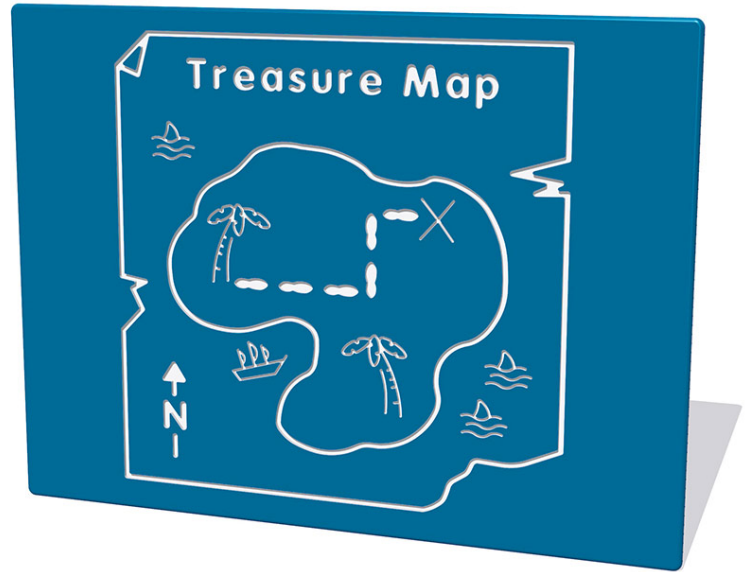

Treasure Map Play Panel

Product Code AMVFA-APRPI-FITREASURE

£0

Price stated is for product only.
Contact us for a delivery & installation quote based on your location.

Dimensions:

Length	1200 mm
Width	800 mm
Depth	12.5 mm

Key Stage:

Play Values

This product supports the following areas of child development.

Inclusive Play

Understanding the World

Role Play

Imaginative Play

Description

The Treasure Map Play Panel is a popular classic play panel that is simple and good value for money. You can also customise this panel to the size, shape and colour that suits your school playground. All AMV Play Panels can be wall mounted or mounted onto posts fixed into the ground. Multiple panels can installed side by side or back to back. Please ask for further details of the options available.