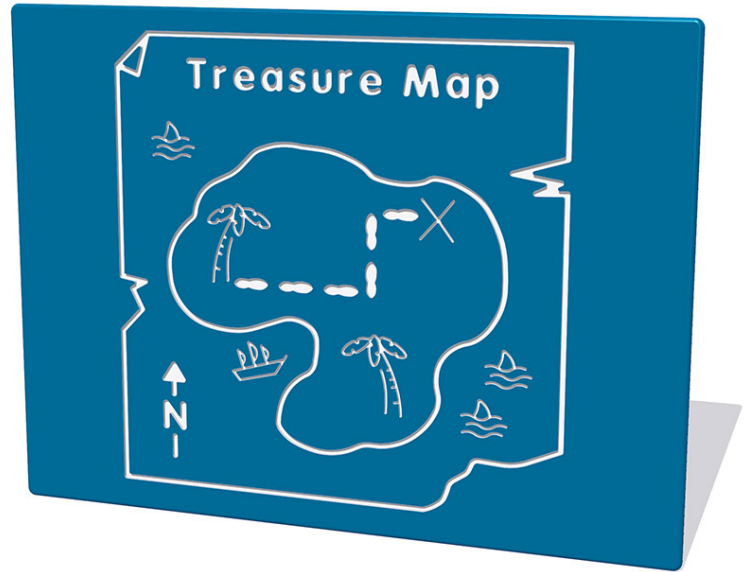

# Treasure Map Play Panel

Product Code AMVFA-APRPI-FITREASURE

£0

Price stated is for product only.<br>Contact us for a delivery & installation quote based on your location.

## Dimensions:

Length	1200 mm
Width	800 mm
Depth	12.5 mm

## Key Stage:

## Description

The Treasure Map Play Panel is a popular classic play panel that is simple and good value for money. You can also customise this panel to the size, shape and colour that suits your school playground. All AMV Play Panels can be wall mounted or mounted onto posts fixed into the ground. Multiple panels can installed side by side or back to back. Please ask for further details of the options available.