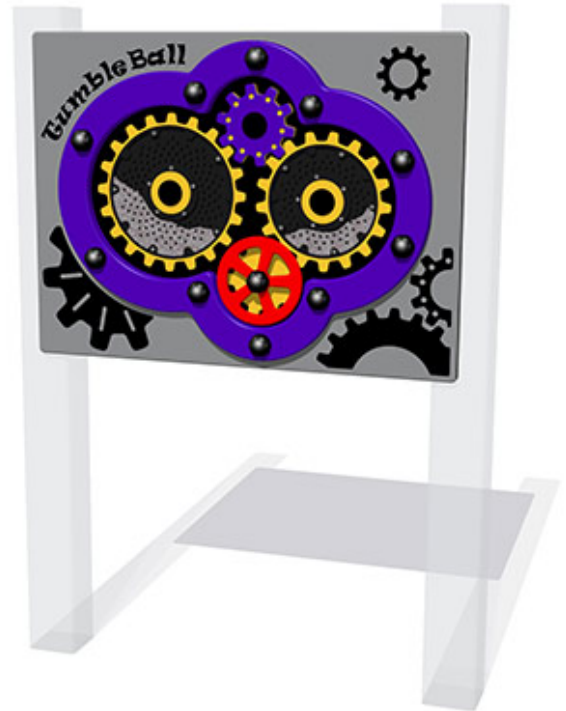

Tumble Ball Cog Play Panel

Product Code AMVFA-APGP-FITUMBLENGP

£0

Price stated is for product only.
Contact us for a delivery & installation quote based on your location.

Dimensions:

| | |
|--------|---------|
| Length | 1200 mm |
| Width | 800 mm |
| Depth | 90 mm |

Key Stage:

Play Values

This product supports the following areas of child development.

Fine Motor Skills

Tactile Stimulation

Inclusive Play

Auditory Stimulation

Construction Play

Description

The Tumble Ball Cog Play Panel has 3 cogs with 2 containing stainless steel balls that make a noise when they hit the raised pins. The drive wheel is easy to turn making it ideal for younger children. The main panel is made from HDPE. All AMV Play Panels can be wall mounted or mounted onto posts fixed into the ground. Multiple panels can installed side by side or back to back. Please ask for further details of the options available.