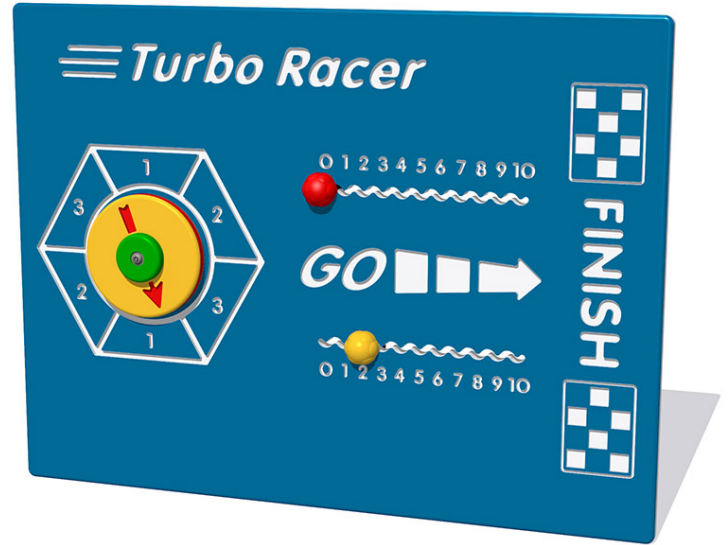

Turbo Racer Play Panel

Product Code AMVFA-APGP-FITURBO

£0

Price stated is for product only.
Contact us for a delivery & installation quote based on your location.

Dimensions:

Length 1200 mm
Width 800 mm
Depth 80 mm

Key Stage:

Play Values

This product supports the following areas of child development.

Fine Motor Skills

Competitive Play

Tactile Stimulation

Inclusive Play

Games & Puzzles

Description

The Turbo Racer Play Panel has two sliding scoring counters, the dice spinner generates the number of spaces that each player can move forward. The first counter to the end is the winner. This is a fun and competitive game that is great for any playground. The counters are made from HDPE the same as the main panel. All AMV Play Panels can be wall mounted or mounted onto posts fixed into the ground. Multiple panels can be installed side by side or back to back. Please ask for further details of the options available.