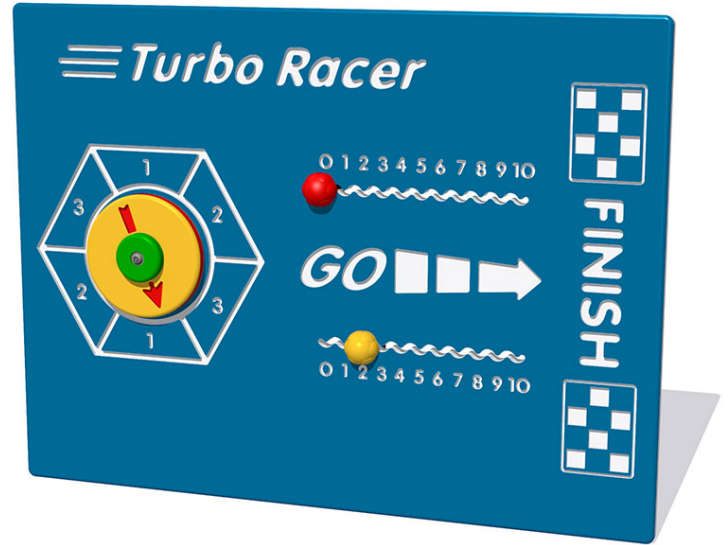

Turbo Racer Play Panel

Product Code AMVFA-APGP-FITURBO

£0

Price stated is for product only.
Contact us for a delivery & installation quote based on your location.

Dimensions:

Length	1200 mm
Width	800 mm
Depth	80 mm

Key Stage:

Play Values

This product supports the following areas of child development.

Fine Motor Skills

Competitive Play

Tactile Stimulation

Inclusive Play

Games & Puzzles

Description

The Turbo Racer Play Panel has two sliding scoring counters, the dice spinner generates the number of spaces that each player can move forward. The first counter to the end is the winner. This is a fun and competitive game that is great for any playground. The counters are made from HDPE the same as the main panel. All AMV Play Panels can be wall mounted or mounted onto posts fixed into the ground. Multiple panels can installed side by side or back to back. Please ask for further details of the options available.