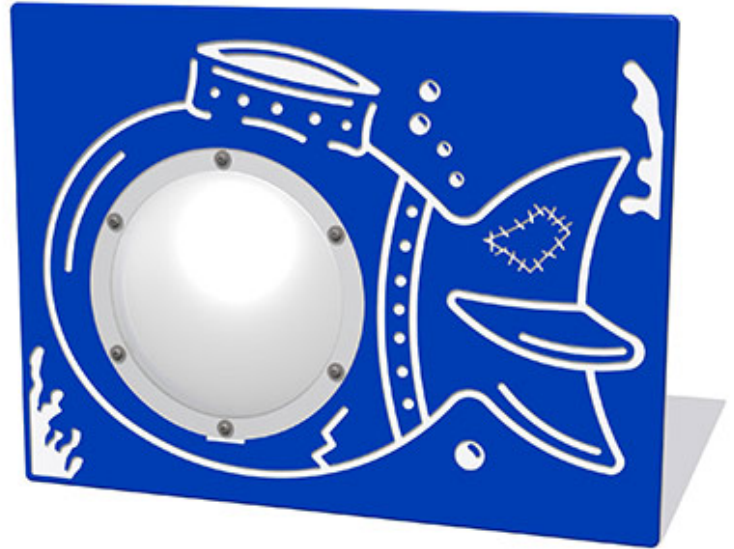

Underwater Sub Play Panel with Clear Dome

Product Code AMVFA-APOFI-FISUBC

£0

Price stated is for product only.
Contact us for a delivery & installation quote based on your location.

Dimensions:

Length	1200 mm
Width	800 mm
Depth	98 mm

Key Stage:

Play Values

This product supports the following areas of child development.

Visual Stimulation

Inclusive Play

Role Play

Description

The Underwater Submarine Play Panel with Clear Dome allows children to have fun and imagine they are underwater. The domes are made from the best quality polycarbonate making them virtually unbreakable, and will not shatter and become unsafe in the playground environment. Secured to the main panel using an HDPE frame, which allows for different expansion rates and makes sure that the dome stays securely attached to the panel. Bespoke design options are also available. All AMV Play Panels can be wall mounted or mounted onto posts fixed into the ground. Multiple panels can be installed side by side or back to back. Please ask for further details of the options available.