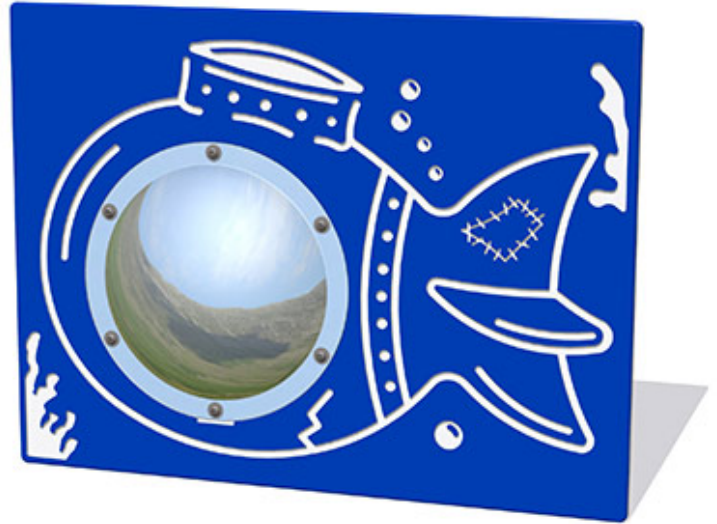

Underwater Sub Play Panel with Mirrored Dome

Product Code AMVFA-APOFI-FISUBM

£0

Price stated is for product only.
Contact us for a delivery & installation quote based on your location.

Dimensions:

Length	1200 mm
Width	800 mm
Depth	98 mm

Key Stage:

Play Values

This product supports the following areas of child development.

Visual Stimulation

Inclusive Play

Role Play

Description

The Underwater Submarine Play Panel with Mirror Dome allows children to have fun and imagine they are in underwater. The domes are made from the best quality mirrored polycarbonate making them virtually unbreakable, and will not shatter and become unsafe in the playground environment. Secured to the main panel using an HDPE frame, which allows for different expansion rates and makes sure that the dome stays securely attached to the panel. Bespoke design options are also available. All AMV Play Panels can be wall mounted or mounted onto posts fixed into the ground. Multiple panels can installed side by side or back to back. Please ask for further details of the options available.