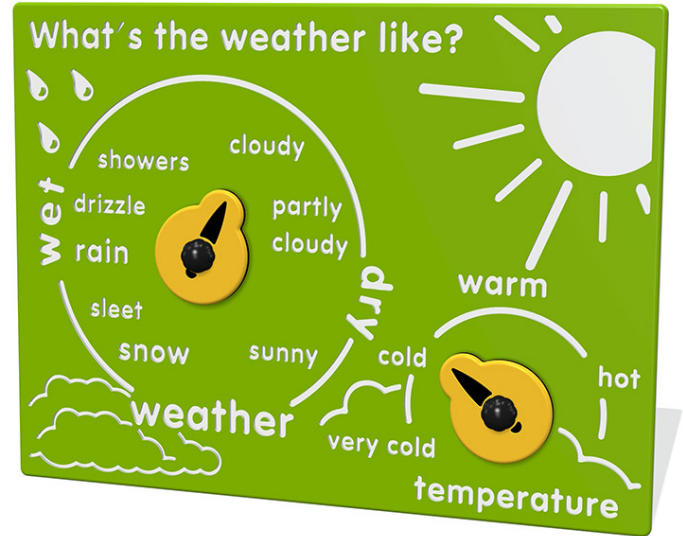

What's The Weather Like Play Panel

Product Code AMVFA-APEP-FIWEATH-B

£0

Price stated is for product only.
Contact us for a delivery & installation quote based on your location.

Dimensions:

Length	1200 mm
Width	800 mm
Depth	83 mm

Key Stage:

Play Values

This product supports the following areas of child development.

Fine Motor Skills

Tactile Stimulation

Inclusive Play

Understanding the World

Nature Play

Description

The What's The Weather Like educational play panel is a fun thing to do and interact with. It can be used as part of teaching tool or just as a form of repetition which is essential to learning. Bespoke design options are also available. All AMV Play Panels can be wall mounted or mounted onto posts fixed into the ground. Multiple panels can installed side by side or back to back. Please ask for further details of the options available.