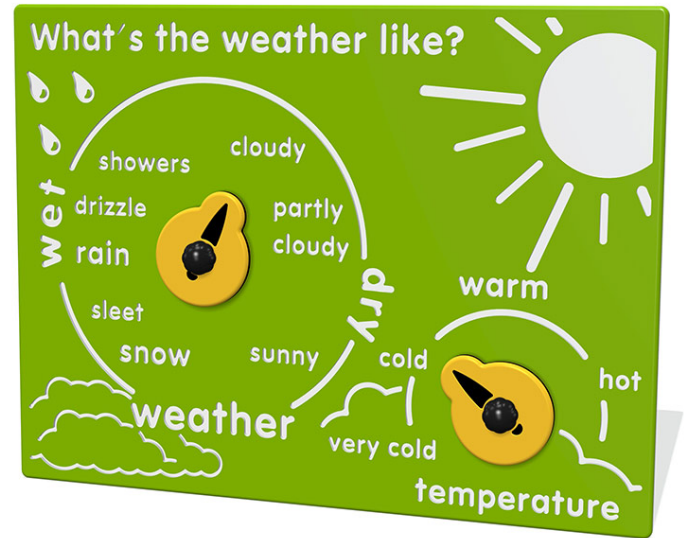

What's The Weather Like Play Panel

Product Code AMVFA-APEP-FIWEATH-B

£0

Price stated is for product only.
Contact us for a delivery & installation quote based on your location.

Dimensions:

Length	1200 mm
Width	800 mm
Depth	83 mm

Key Stage:

Play Values

This product supports the following areas of child development.

Fine Motor Skills

Tactile Stimulation

Inclusive Play

Understanding the World

Nature Play

Description

The What's The Weather Like educational play panel is a fun thing to do and interact with. It can be used as part of teaching tool or just as a form of repetition which is essential to learning. Bespoke design options are also available. All AMV Play Panels can be wall mounted or mounted onto posts fixed into the ground. Multiple panels can installed side by side or back to back. Please ask for further details of the options available.