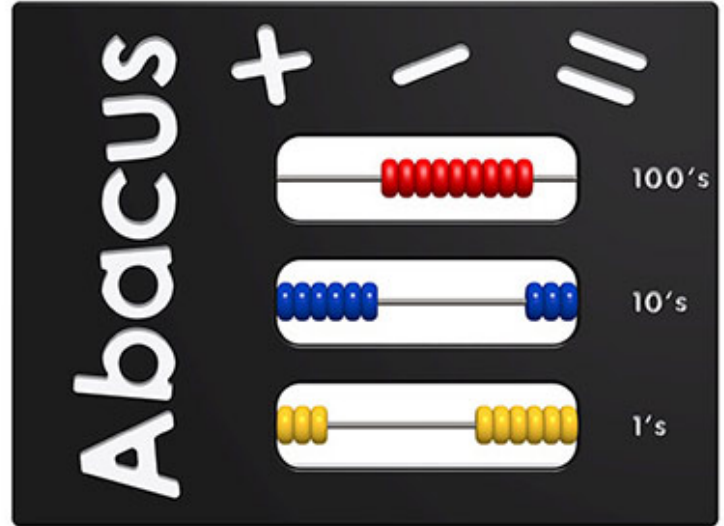

Abacus 2 Play Panel

Product Code AMVFA-APEP-FIABACUS

£0

Price stated is for product only.
Contact us for a delivery & installation quote based on your location.

Dimensions:

Length 800 mm
Width 595 mm
Depth 44 mm

Key Stage:

Play Values

This product supports the following areas of child development.

Fine Motor Skills

Inclusive Play

Problem Solving

Numeracy

Description

The Abacus Play Panel is a great teaching tool, it has 3 sets of 9 abacus beads that are securely fastened to the panel but are free to move across the bars. The main panel is made from HDPE. All AMV Play Panels can be wall mounted or mounted onto posts fixed into the ground. Multiple panels can be installed side by side or back to back. Please ask for further details of the options available.