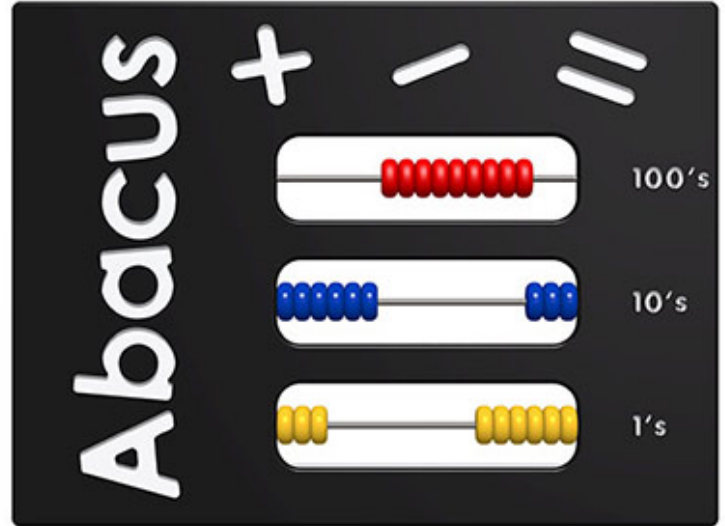

Abacus 2 Play Panel

Product Code AMVFA-APEP-FIABACUS

£0

Price stated is for product only.
Contact us for a delivery & installation quote based on your location.

Dimensions:

Length 800 mm
Width 595 mm
Depth 44 mm

Key Stage:

Play Values

This product supports the following areas of child development.

Fine Motor Skills

Inclusive Play

Problem Solving

Numeracy

Description

The Abacus Play Panel is a great teaching tool, it has 3 sets of 9 abacus beads that are securely fastened to the panel but are free to move across the bars. The main panel is made from HDPE. All AMV Play Panels can be wall mounted or mounted onto posts fixed into the ground. Multiple panels can be installed side by side or back to back. Please ask for further details of the options available.