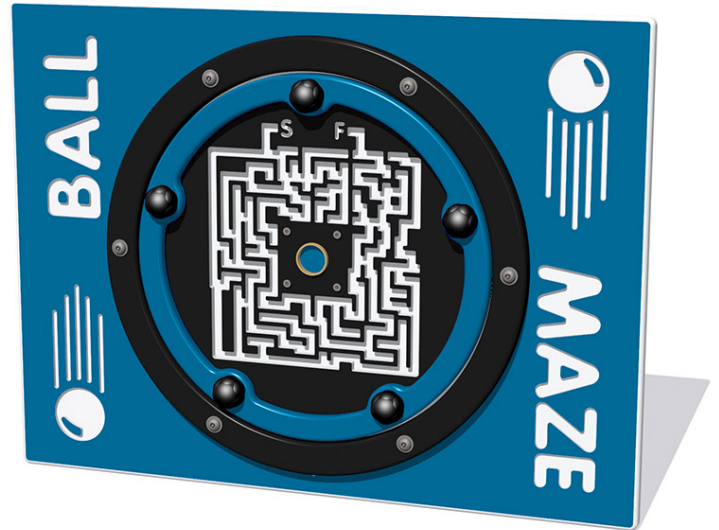

Ball Maze Play Panel

Product Code AMVFA-APGP-FISPMAZENGP

£0

Price stated is for product only.
Contact us for a delivery & installation quote based on your location.

Dimensions:

| | |
|--------|--------|
| Length | 800 mm |
| Width | 595 mm |
| Depth | 89 mm |

Key Stage:

Play Values

This product supports the following areas of child development.

Fine Motor Skills

Inclusive Play

Problem Solving

Games & Puzzles

Description

The Ball Maze Play Panel is an easy to spin rotating maze with a ball that travels the interior tracks when the central panel is rotated. The panel is made by HDPE and the ball is securely fastened into the maze. All AMV Play Panels can be wall mounted or mounted onto posts fixed into the ground. Multiple panels can installed side by side or back to back. Please ask for further details of the options available.