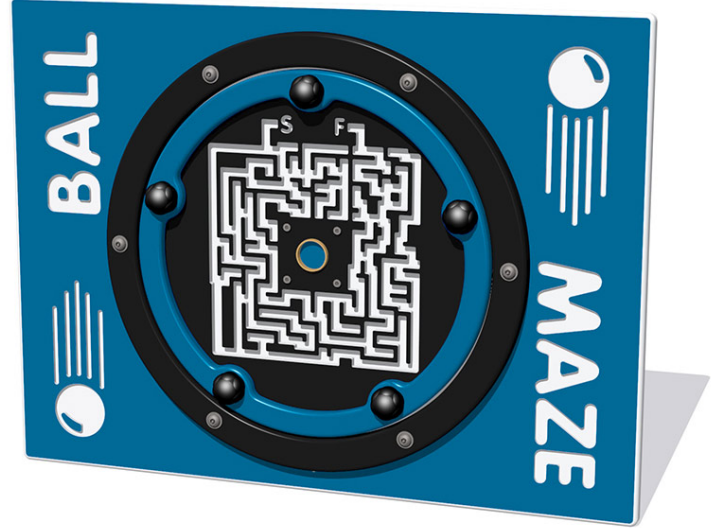

Ball Maze Play Panel

Product Code AMVFA-APGP-FISPMAZENGP

£0

Price stated is for product only.
Contact us for a delivery & installation quote based on your location.

Dimensions:

Length	800 mm
Width	595 mm
Depth	89 mm

Key Stage:

Play Values

This product supports the following areas of child development.

Fine Motor Skills

Inclusive Play

Problem Solving

Games & Puzzles

Description

The Ball Maze Play Panel is an easy to spin rotating maze with a ball that travels the interior tracks when the central panel is rotated. The panel is made by HDPE and the ball is securely fastened into the maze. All AMV Play Panels can be wall mounted or mounted onto posts fixed into the ground. Multiple panels can installed side by side or back to back. Please ask for further details of the options available.