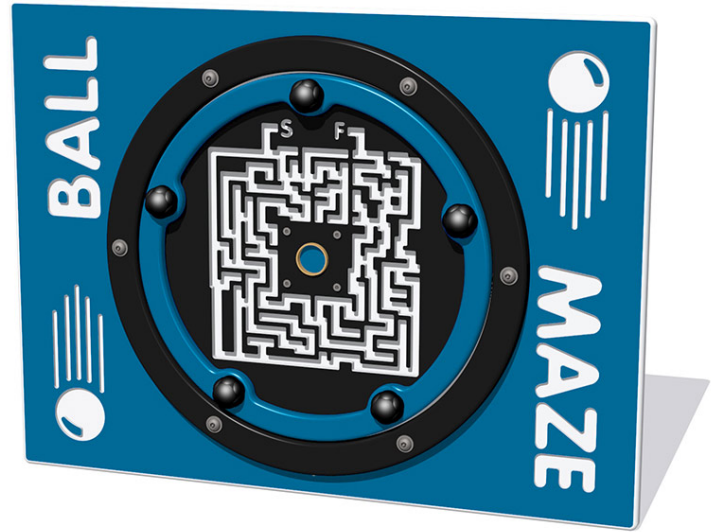

Ball Maze Play Panel

Product Code AMVFA-APGP-FISPMAZENGP

£0

Price stated is for product only.
Contact us for a delivery & installation quote based on your location.

Dimensions:

Length	800 mm
Width	595 mm
Depth	89 mm

Key Stage:

Play Values

This product supports the following areas of child development.

Fine Motor Skills

Inclusive Play

Problem Solving

Games & Puzzles

Description

The Ball Maze Play Panel is an easy to spin rotating maze with a ball that travels the interior tracks when the central panel is rotated. The panel is made by HDPE and the ball is securely fastened into the maze. All AMV Play Panels can be wall mounted or mounted onto posts fixed into the ground. Multiple panels can installed side by side or back to back. Please ask for further details of the options available.