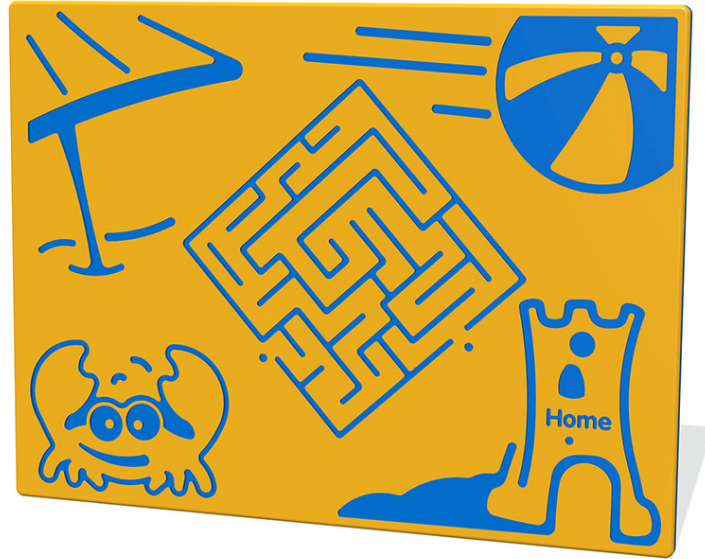

Beach Maze Play Panel

Product Code AMVFA-APGP-FIBEACH

£0

Price stated is for product only.
Contact us for a delivery & installation quote based on your location.

Dimensions:

Length 800 mm
Width 595 mm
Depth 15 mm

Key Stage:

Play Values

This product supports the following areas of child development.

Inclusive Play

Problem Solving

Games & Puzzles

Description

The Beach Maze play panel is a popular fun activity panel that is simple and good value for money. You can also customise this panel to the size, shape and colour that suits your school playground. All AMV Play Panels can be wall mounted or mounted onto posts fixed into the ground. Multiple panels can installed side by side or back to back. Please ask for further details of the options available.