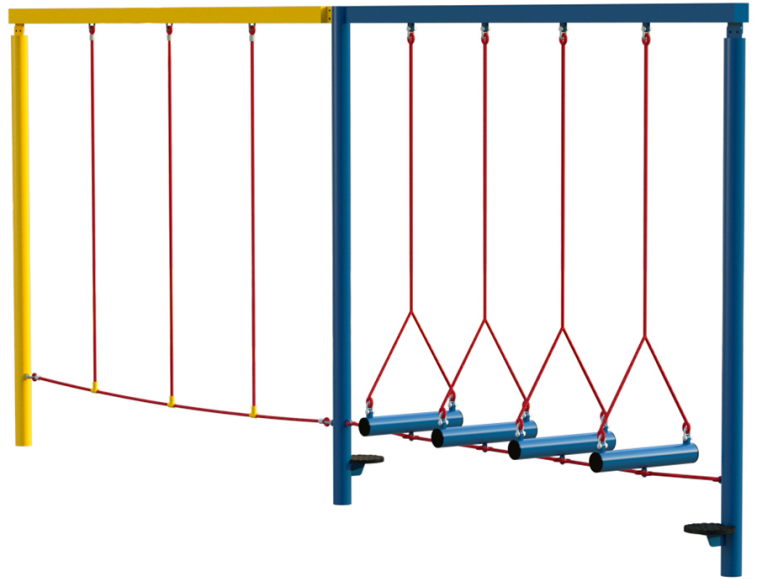

Trim Trail Combo 107

Product Code AMV-COMB-107

£2,146

Price stated is for product only. Contact us for a delivery & installation quote based on your location.

Dimensions:

Height 2440 mm

Key Stage:

Play Values

This product supports the following areas of child development.

Balancing

Stretching & Flexibility

Strength

Hanging

Hand-eye Co-ordination

Gross Motor Skills

Description

Children learn by having fun and, with AMV heavy duty vandal resistant products, you can be sure that they will do so for many years to come. The Trim Trail equipment is bright and colourful, with anti-slip surface and helps to improve balance, agility and co-ordination.

As with all AMV equipment, it is made in steel which dries quickly after the rain and won't split, distort or lose grip. Even better, unlike wood, it needs very little maintenance.