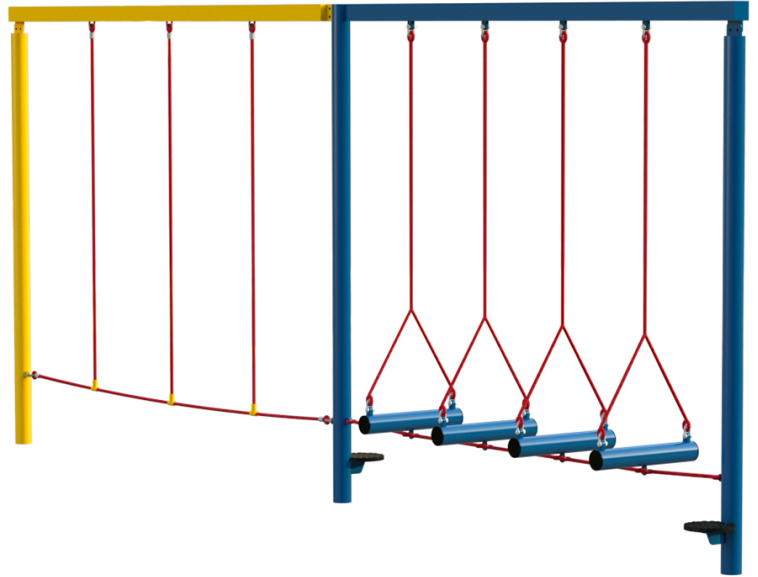

Trim Trail Combo 107

Product Code AMV-COMB-107

£2,146

Price stated is for product only. Contact us for a delivery & installation quote based on your location.

Dimensions:

Height 2440 mm

Key Stage:

Play Values

This product supports the following areas of child development.

Balancing

Stretching & Flexibility

Strength

Hanging

Hand-eye Co-ordination

Gross Motor Skills

Description

Children learn by having fun and, with AMV heavy duty vandal resistant products, you can be sure that they will do so for many years to come. The Trim Trail equipment is bright and colourful, with anti-slip surface and helps to improve balance, agility and co-ordination.

As with all AMV equipment, it is made in steel which dries quickly after the rain and won't split, distort or lose grip. Even better, unlike wood, it needs very little maintenance.