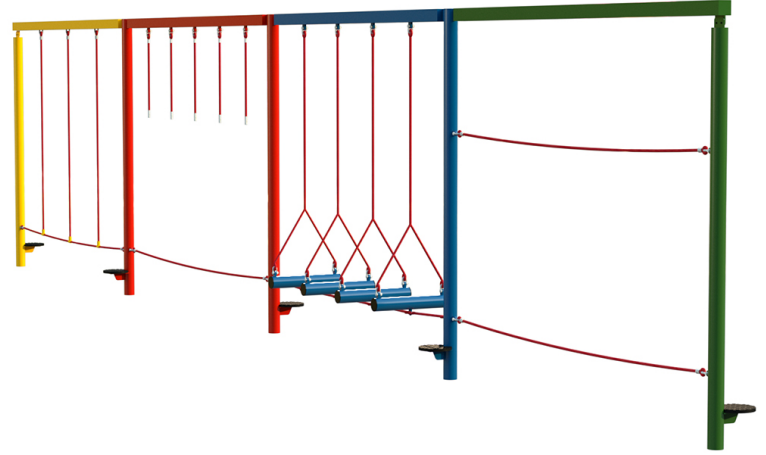

Trim Trail Combo 106

Product Code AMV-COMB-106

£3,430

Price stated is for product only.
Contact us for a delivery & installation quote based on your location.

Dimensions:

Length 11900 mm
Height 2480 mm

Key Stage:

KS 2

Play Values

This product supports the following areas of child development.

Balancing

Stretching & Flexibility

Strength

Hanging

Hand-eye Co-ordination

Gross Motor Skills

Description

Children learn by having fun and, with AMV heavy duty vandal resistant products, you can be sure that they will do so for many years to come. The Trim Trail equipment is bright and colourful, with anti-slip surface and helps to improve balance, agility and co-ordination.

As with all AMV equipment, it is made in steel which dries quickly after the rain and won't split, distort or lose grip. Even better, unlike wood, it needs very little maintenance.