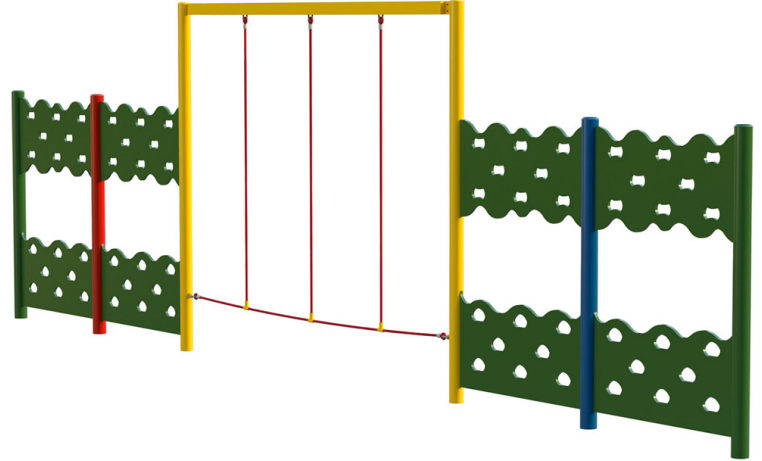

Trim Trail Combo 109

Product Code AMV-COMB-109

£3,232

Price stated is for product only. Contact us for a delivery & installation quote based on your location.

Dimensions:

Length 8200 mm
Height 1840 mm

Key Stage:

Play Values

This product supports the following areas of child development.

Balancing

Stretching & Flexibility

Strength

Hanging

Hand-eye Co-ordination

Gross Motor Skills

Description

Children learn by having fun and, with AMV heavy duty vandal resistant products, you can be sure that they will do so for many years to come. The Trim Trail equipment is bright and colourful, with anti-slip surface and helps to improve balance, agility and co-ordination.

As with all AMV equipment, it is made in steel which dries quickly after the rain and won't split, distort or lose grip. Even better, unlike wood, it needs very little maintenance.