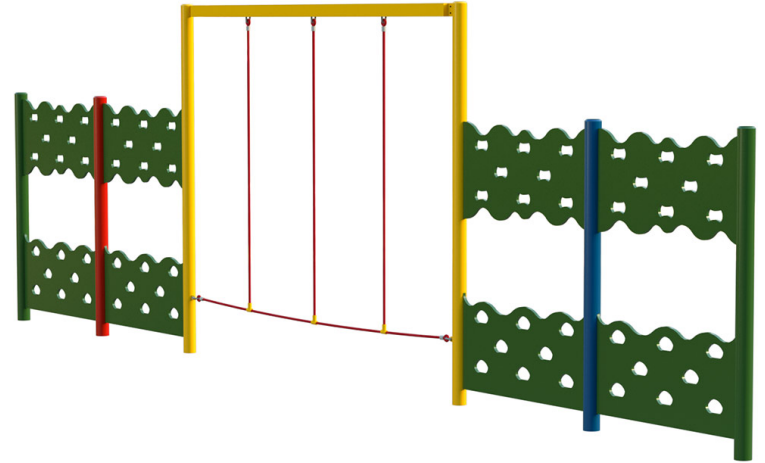

Trim Trail Combo 109

Product Code AMV-COMB-109

£3,232

Price stated is for product only. Contact us for a delivery & installation quote based on your location.

Dimensions:

Length 8200 mm
Height 1840 mm

Key Stage:

Play Values

This product supports the following areas of child development.

Balancing

Stretching & Flexibility

Strength

Hanging

Hand-eye Co-ordination

Gross Motor Skills

Description

Children learn by having fun and, with AMV heavy duty vandal resistant products, you can be sure that they will do so for many years to come. The Trim Trail equipment is bright and colourful, with anti-slip surface and helps to improve balance, agility and co-ordination.

As with all AMV equipment, it is made in steel which dries quickly after the rain and won't split, distort or lose grip. Even better, unlike wood, it needs very little maintenance.