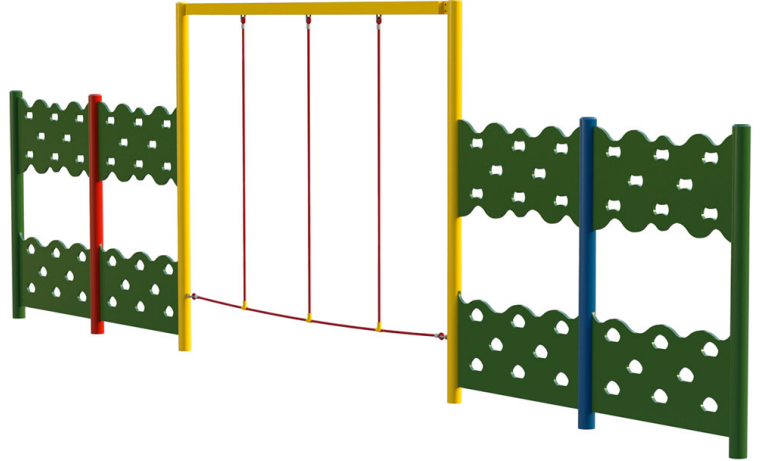

Trim Trail Combo 109

Product Code AMV-COMB-109

£3,232

Price stated is for product only. Contact us for a delivery & installation quote based on your location.

Dimensions:

Length 8200 mm
Height 1840 mm

Key Stage:

Play Values

This product supports the following areas of child development.

Balancing

Stretching & Flexibility

Strength

Hanging

Hand-eye Co-ordination

Gross Motor Skills

Description

Children learn by having fun and, with AMV heavy duty vandal resistant products, you can be sure that they will do so for many years to come. The Trim Trail equipment is bright and colourful, with anti-slip surface and helps to improve balance, agility and co-ordination.

As with all AMV equipment, it is made in steel which dries quickly after the rain and won't split, distort or lose grip. Even better, unlike wood, it needs very little maintenance.