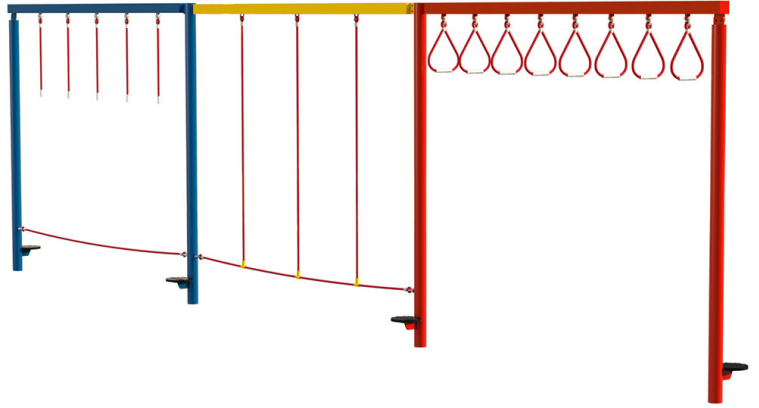

Trim Trail Combo 110

Product Code AMV-COMB-110

£2,466

Price stated is for product only.
Contact us for a delivery & installation quote based on your location.

Dimensions:

Length 9200 mm
Height 2480 mm

Key Stage:

Play Values

This product supports the following areas of child development.

Balancing

Stretching & Flexibility

Strength

Hanging

Hand-eye Co-ordination

Gross Motor Skills

Description

Children learn by having fun and, with AMV heavy duty vandal resistant products, you can be sure that they will do so for many years to come. The Trim Trail equipment is bright and colourful, with anti-slip surface and helps to improve balance, agility and co-ordination.

As with all AMV equipment, it is made in steel which dries quickly after the rain and won't split, distort or lose grip. Even better, unlike wood, it needs very little maintenance.