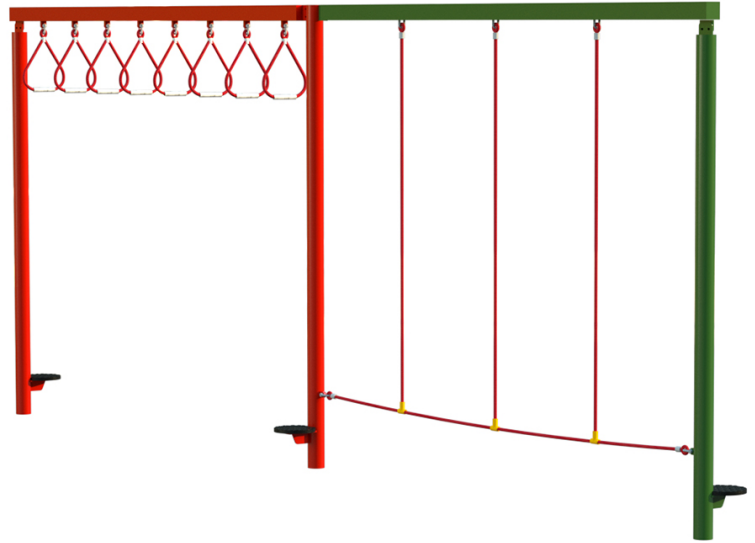

Trim Trail Combo 117

Product Code AMV-COMB-117

£1,606

Price stated is for product only.
Contact us for a delivery & installation quote based on your location.

Dimensions:

Height 2440 mm

Key Stage:

KS 2

Play Values

This product supports the following areas of child development.

Balancing

Stretching & Flexibility

Strength

Hanging

Hand-eye Co-ordination

Gross Motor Skills

Description

Children learn by having fun and, with AMV heavy duty vandal resistant products, you can be sure that they will do so for many years to come. The Trim Trail equipment is bright and colourful, with anti-slip surface and helps to improve balance, agility and co-ordination.

As with all AMV equipment, it is made in steel which dries quickly after the rain and won't split, distort or lose grip. Even better, unlike wood, it needs very little maintenance.