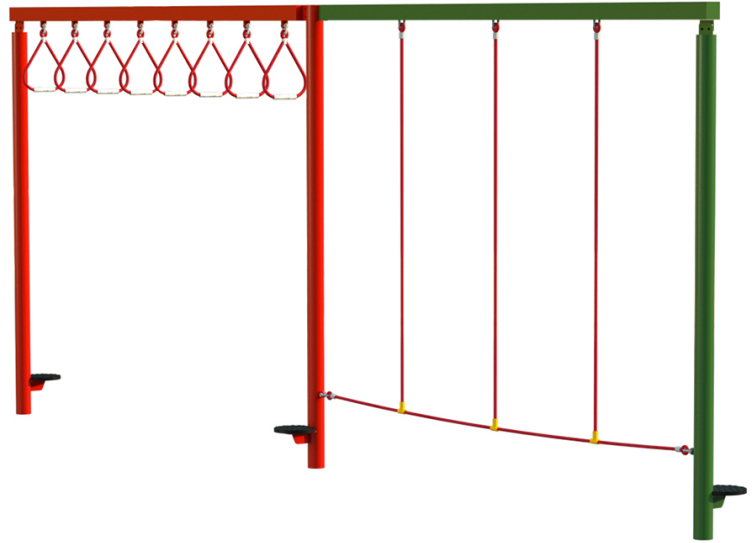

Trim Trail Combo 117

Product Code AMV-COMB-117

£1,606

Price stated is for product only. Contact us for a delivery & installation quote based on your location.

Dimensions:

Height 2440 mm

Key Stage:

KS 2

Play Values

This product supports the following areas of child development.

Balancing

Stretching & Flexibility

Strength

Hanging

Hand-eye Co-ordination

Gross Motor Skills

Description

Children learn by having fun and, with AMV heavy duty vandal resistant products, you can be sure that they will do so for many years to come. The Trim Trail equipment is bright and colourful, with anti-slip surface and helps to improve balance, agility and co-ordination.

As with all AMV equipment, it is made in steel which dries quickly after the rain and won't split, distort or lose grip. Even better, unlike wood, it needs very little maintenance.