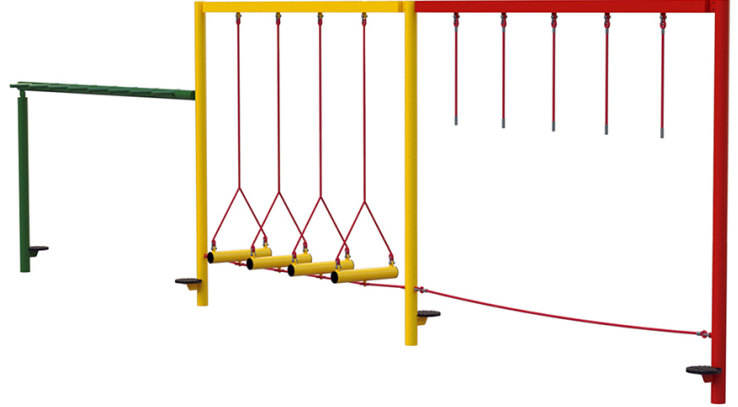

Trim Trail Combo 119

Product Code AMV-COMB-119

£3,152

Price stated is for product only.
Contact us for a delivery & installation quote based on your location.

Dimensions:

Height 2480 mm

Key Stage:

KS 2

Play Values

This product supports the following areas of child development.

Balancing

Stretching & Flexibility

Strength

Hanging

Hand-eye Co-ordination

Gross Motor Skills

Description

Children learn by having fun and, with AMV heavy duty vandal resistant products, you can be sure that they will do so for many years to come. The Trim Trail equipment is bright and colourful, with anti-slip surface and helps to improve balance, agility and co-ordination.

As with all AMV equipment, it is made in steel which dries quickly after the rain and won't split, distort or lose grip. Even better, unlike wood, it needs very little maintenance.