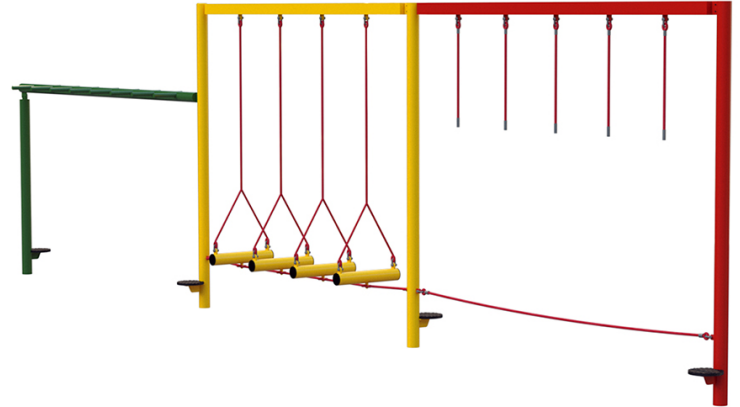

Trim Trail Combo 119

Product Code AMV-COMB-119

£3,152

Price stated is for product only.
Contact us for a delivery & installation quote based on your location.

Dimensions:

Height 2480 mm

Key Stage:

KS 2

Play Values

This product supports the following areas of child development.

Balancing

Stretching & Flexibility

Strength

Hanging

Hand-eye Co-ordination

Gross Motor Skills

Description

Children learn by having fun and, with AMV heavy duty vandal resistant products, you can be sure that they will do so for many years to come. The Trim Trail equipment is bright and colourful, with anti-slip surface and helps to improve balance, agility and co-ordination.

As with all AMV equipment, it is made in steel which dries quickly after the rain and won't split, distort or lose grip. Even better, unlike wood, it needs very little maintenance.