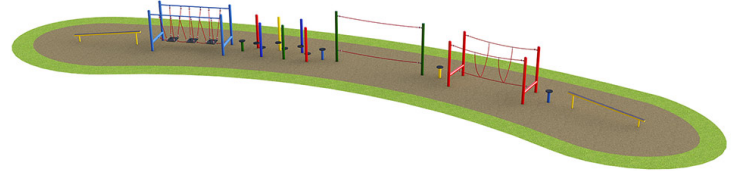

Trim Trail Run 1

Product Code AMV-TTR1

£5,686

Price stated is for product only.
Contact us for a delivery & installation quote based on your location.

Dimensions:

Length 20350 mm
Width 3000 mm

Key Stage:

Play Values

This product supports the following areas of child development.

Balancing

Stretching & Flexibility

Hand-eye Co-ordination

Gross Motor Skills

Description

AMV Steel Trim Trail Runs offer a fixed selection of trim trail items set out in a specific order, for maximum value, variety of challenge & fun in one solution.

The approximate linear length of our Trim Trail Run 1 is 20m. However, the trail does not need to be installed in a straight line and can be arranged to follow simple curves and bends in accordance with the available space on site.