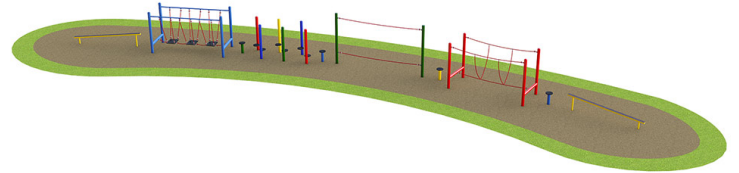

Trim Trail Run 1

Product Code AMV-TTR1

£5,686

Price stated is for product only.
Contact us for a delivery & installation quote based on your location.

Dimensions:

Length 20350 mm
Width 3000 mm

Key Stage:

Play Values

This product supports the following areas of child development.

Balancing

Stretching & Flexibility

Hand-eye Co-ordination

Gross Motor Skills

Description

AMV Steel Trim Trail Runs offer a fixed selection of trim trail items set out in a specific order, for maximum value, variety of challenge & fun in one solution.

The approximate linear length of our Trim Trail Run 1 is 20m. However, the trail does not need to be installed in a straight line and can be arranged to follow simple curves and bends in accordance with the available space on site.

What's included:

2 x Inclined Balance Beams Stepping Stones 6 x Stilt Weaving Posts Rope Walk Burma Bridge 4 x Balancing Posts