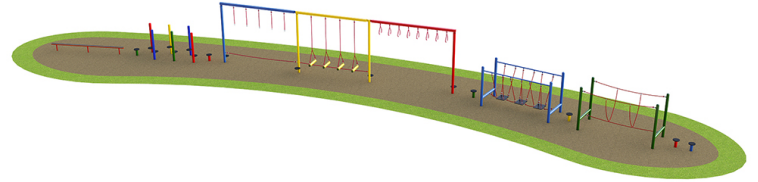

Trim Trail Run 2

Product Code AMV-TTR2

£8,366

Price stated is for product only.
Contact us for a delivery & installation quote based on your location.

Dimensions:

Length 27150 mm
Width 3000 mm

Key Stage:

Play Values

This product supports the following areas of child development.

Balancing

Stretching & Flexibility

Strength

Hanging

Hand-eye Co-ordination

Gross Motor Skills

Description

AMV Steel Trim Trail Runs offer a fixed selection of trim trail items set out in a specific order, for maximum value, variety of challenge & fun in one solution.

The approximate linear length of our Trim Trail Run 2 is 27m. However, the trail does not need to be installed in a straight line and can be arranged to follow simple curves and bends in accordance with the available space on site.

What's included:

Zig Zag Balance Beam 6 x Stilt Weaving Posts Rope Traverse Swinging Traverse Trapeze Monkey Bars Stepping Stones Burma Bridge Balancing Posts