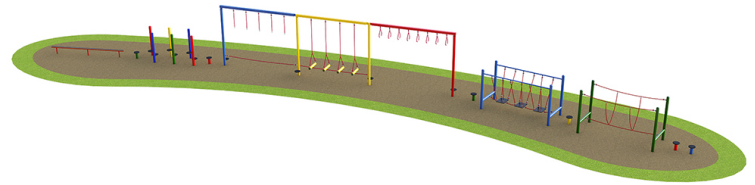

Trim Trail Run 2

Product Code AMV-TTR2

£8,366

Price stated is for product only.
Contact us for a delivery & installation quote based on your location.

Dimensions:

Length 27150 mm
Width 3000 mm

Key Stage:

Play Values

This product supports the following areas of child development.

Balancing

Stretching & Flexibility

Strength

Hanging

Hand-eye Co-ordination

Gross Motor Skills

Description

AMV Steel Trim Trail Runs offer a fixed selection of trim trail items set out in a specific order, for maximum value, variety of challenge & fun in one solution.

The approximate linear length of our Trim Trail Run 2 is 27m. However, the trail does not need to be installed in a straight line and can be arranged to follow simple curves and bends in accordance with the available space on site.

What's included:

Zig Zag Balance Beam 6 x Stilt Weaving Posts Rope Traverse Swinging Traverse Trapeze Monkey Bars Stepping Stones Burma Bridge Balancing Posts