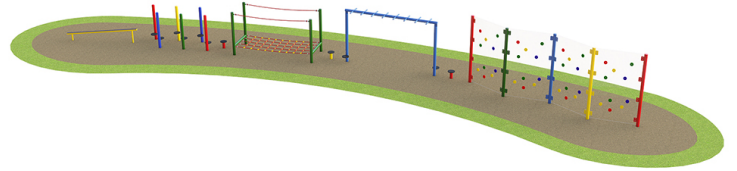

Trim Trail Run 3

Product Code AMV-TTR3

£8,180

Price stated is for product only.
Contact us for a delivery & installation quote based on your location.

Dimensions:

Length 21300 mm
Width 3000 mm

Key Stage:

KS 2

Description

AMV Steel Trim Trail Runs offer a fixed selection of trim trail items set out in a specific order, for maximum value, variety of challenge & fun in one solution.

The approximate linear length of our Trim Trail Run 3 is 21m. However, the trail does not need to be installed in a straight line and can be arranged to follow simple curves and bends in accordance with the available space on site.