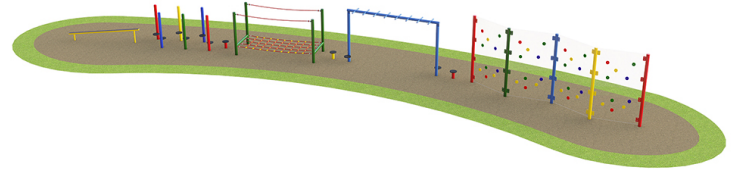

Trim Trail Run 3

Product Code AMV-TTR3

£8,180

Price stated is for product only.
Contact us for a delivery & installation quote based on your location.

Dimensions:

Length 21300 mm
Width 3000 mm

Key Stage:

KS 2

Description

AMV Steel Trim Trail Runs offer a fixed selection of trim trail items set out in a specific order, for maximum value, variety of challenge & fun in one solution.

The approximate linear length of our Trim Trail Run 3 is 21m. However, the trail does not need to be installed in a straight line and can be arranged to follow simple curves and bends in accordance with the available space on site.