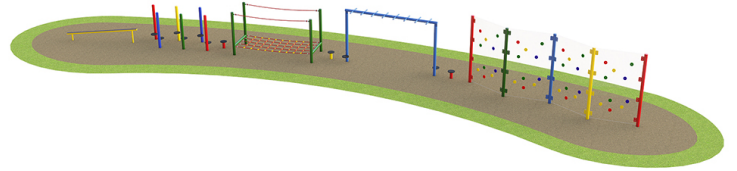

## Dimensions:

Length 21300 mm  
Width 3000 mm

## Description

AMV Steel Trim Trail Runs offer a fixed selection of trim trail items set out in a specific order, for maximum value, variety of challenge & fun in one solution.

The approximate linear length of our Trim Trail Run 3 is 21m. However, the trail does not need to be installed in a straight line and can be arranged to follow simple curves and bends in accordance with the available space on site.