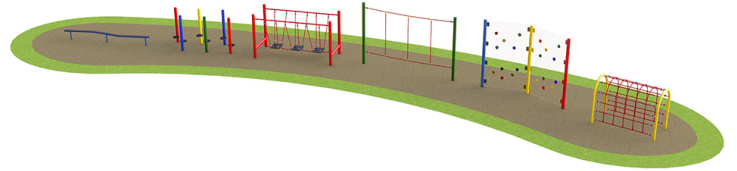

Trim Trail Run 4

Product Code AMV-TTR4

£7,762

Price stated is for product only.
Contact us for a delivery & installation quote based on your location.

Dimensions:

Length 25600 mm
Width 3000 mm

Key Stage:

Play Values

This product supports the following areas of child development.

Balancing

Stretching & Flexibility

Strength

Hand-eye Co-ordination

Gross Motor Skills

Climbing

Description

AMV Steel Trim Trail Runs offer a fixed selection of trim trail items set out in a specific order, for maximum value, variety of challenge & fun in one solution.

The approximate linear length of our Trim Trail Run 4 is 25m. However, the trail does not need to be installed in a straight line and can be arranged to follow simple curves and bends in accordance with the available space on site.