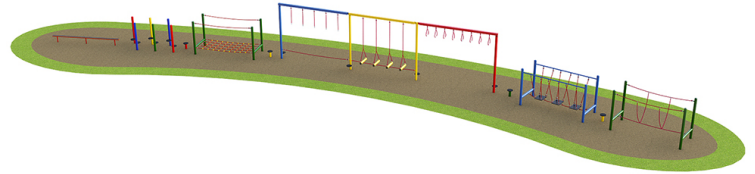

Trim Trail Run 5

Product Code AMV-TTR5

£9,726

Price stated is for product only.
Contact us for a delivery & installation quote based on your location.

Dimensions:

Length 29000 mm
Width 3000 mm

Key Stage:

Play Values

This product supports the following areas of child development.

Balancing

Stretching & Flexibility

Strength

Hanging

Hand-eye Co-ordination

Gross Motor Skills

Description

AMV Steel Trim Trail Runs offer a fixed selection of trim trail items set out in a specific order, for maximum value, variety of challenge & fun in one solution.

The approximate linear length of our Trim Trail Run 5 is 29m. However, the trail does not need to be installed in a straight line and can be arranged to follow simple curves and bends in accordance with the available space on site.

What's included:

Zig Zag Balancing Beam 6 x Stilt Weaving Posts Rope Traverse Swinging Traverse Trapeze Monkey Bars Stepping Stones Burma Bridge