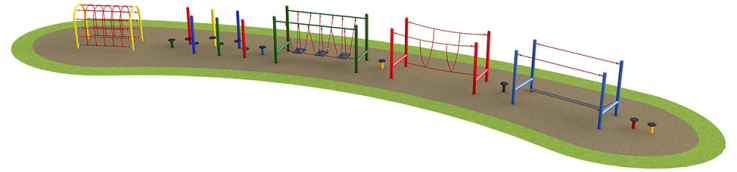

Trim Trail Run 6

Product Code AMV-TTR6

£7,438

Price stated is for product only.
Contact us for a delivery & installation quote based on your location.

Dimensions:

Length 20950 mm
Width 3000 mm

Key Stage:

Play Values

This product supports the following areas of child development.

Balancing

Stretching & Flexibility

Hand-eye Co-ordination

Gross Motor Skills

Climbing

Description

AMV Steel Trim Trail Runs offer a fixed selection of trim trail items set out in a specific order, for maximum value, variety of challenge & fun in one solution.

The approximate linear length of our Trim Trail Run 6 is 21m. However, the trail does not need to be installed in a straight line and can be arranged to follow simple curves and bends in accordance with the available space on site.

What's included:

Rope Tunnel 6 x Stilt Weaving Posts Stepping Stones
Balancing Posts Burma Bridge Plank Walk