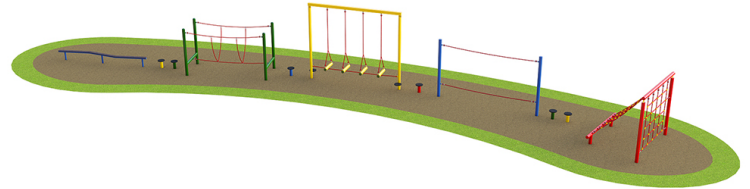

Trim Trail Run 7

Product Code AMV-TTR7

£6,066

Price stated is for product only.
Contact us for a delivery & installation quote based on your location.

Dimensions:

Length 22300 mm
Width 3000 mm

Key Stage:

Play Values

This product supports the following areas of child development.

Balancing

Stretching & Flexibility

Strength

Hanging

Hand-eye Co-ordination

Gross Motor Skills

Climbing

Description

AMV Steel Trim Trail Runs offer a fixed selection of trim trail items set out in a specific order, for maximum value, variety of challenge & fun in one solution.

The approximate linear length of our Trim Trail Run 7 is 22m. However, the trail does not need to be installed in a straight line and can be arranged to follow simple curves and bends in accordance with the available space on site.

What's included:

Up & Over Scramble Net Zig Zag Balance Beam Burma Bridge Balancing Posts Swinging Traverse Rope Walk