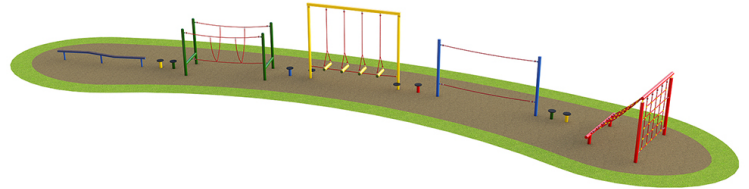

Trim Trail Run 7

Product Code AMV-TTR7

£6,066

Price stated is for product only.
Contact us for a delivery & installation quote based on your location.

Dimensions:

Length 22300 mm
Width 3000 mm

Key Stage:

Play Values

This product supports the following areas of child development.

Balancing

Stretching & Flexibility

Strength

Hanging

Hand-eye Co-ordination

Gross Motor Skills

Climbing

Description

AMV Steel Trim Trail Runs offer a fixed selection of trim trail items set out in a specific order, for maximum value, variety of challenge & fun in one solution.

The approximate linear length of our Trim Trail Run 7 is 22m. However, the trail does not need to be installed in a straight line and can be arranged to follow simple curves and bends in accordance with the available space on site.

What's included:

Up & Over Scramble Net Zig Zag Balance Beam Burma Bridge Balancing Posts Swinging Traverse Rope Walk