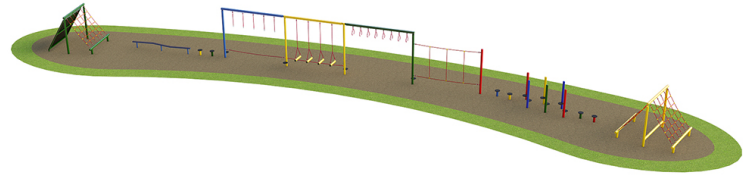

Trim Trail Run 8

Product Code AMV-TTR8

£10,268

Price stated is for product only.
Contact us for a delivery & installation quote based on your location.

Dimensions:

Length 32100 mm
Width 3000 mm

Key Stage:

Play Values

This product supports the following areas of child development.

Balancing

Stretching & Flexibility

Strength

Hanging

Hand-eye Co-ordination

Gross Motor Skills

Climbing

Description

AMV Steel Trim Trail Runs offer a fixed selection of trim trail items set out in a specific order, for maximum value, variety of challenge & fun in one solution.

The approximate linear length of our Trim Trail Run 8 is 32m. However, the trail does not need to be installed in a straight line and can be arranged to follow simple curves and bends in accordance with the available space on site.

What's included:

Climbing Wall Zig Zag Balance Beam Rope Crossing Swinging Traverse Rope Traverse Trapeze Monkey Bars Balancing Posts 6 x Stilt Weaver Posts Double Scramble Net