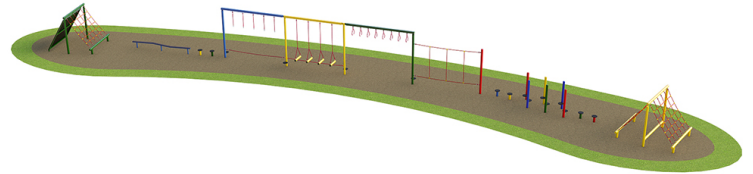

Trim Trail Run 8

Product Code AMV-TTR8

£10,268

Price stated is for product only.
Contact us for a delivery & installation quote based on your location.

Dimensions:

Length 32100 mm
Width 3000 mm

Key Stage:

Play Values

This product supports the following areas of child development.

Balancing

Stretching & Flexibility

Strength

Hanging

Hand-eye Co-ordination

Gross Motor Skills

Climbing

Description

AMV Steel Trim Trail Runs offer a fixed selection of trim trail items set out in a specific order, for maximum value, variety of challenge & fun in one solution.

The approximate linear length of our Trim Trail Run 8 is 32m. However, the trail does not need to be installed in a straight line and can be arranged to follow simple curves and bends in accordance with the available space on site.

What's included:

Climbing Wall Zig Zag Balance Beam Rope Crossing Swinging Traverse Rope Traverse Trapeze Monkey Bars Balancing Posts 6 x Stilt Weaver Posts Double Scramble Net