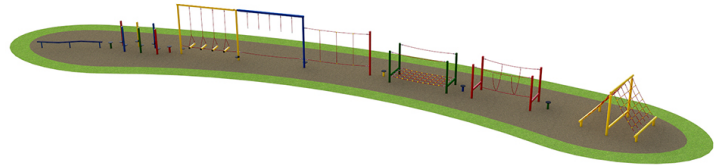

Trim Trail Run 9

Product Code AMV-TTR9

£9,676

Price stated is for product only.
Contact us for a delivery & installation quote based on your location.

Dimensions:

Length 31000 mm
Width 3000 mm

Key Stage:

Play Values

This product supports the following areas of child development.

Balancing

Stretching & Flexibility

Hanging

Hand-eye Co-ordination

Gross Motor Skills

Climbing

Description

AMV Steel Trim Trail Runs offer a fixed selection of trim trail items set out in a specific order, for maximum value, variety of challenge & fun in one solution.

The approximate linear length of our Trim Trail Run 9 is 31m. However, the trail does not need to be installed in a straight line and can be arranged to follow simple curves and bends in accordance with the available space on site.

What's included:

Zig Zag Balance Beam 6 x Stilt Weaving Posts Rope Walk Swinging Traverse Rope Traverse Rope Bridge Burma Bridge Double Scramble Net Balancing Posts