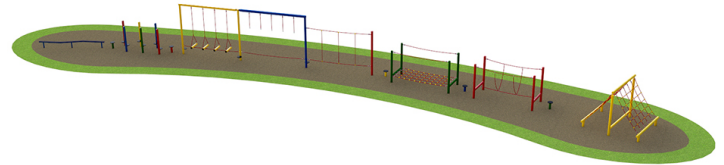

Trim Trail Run 9

Product Code AMV-TTR9

£9,676

Price stated is for product only.
Contact us for a delivery & installation quote based on your location.

Dimensions:

Length 31000 mm
Width 3000 mm

Key Stage:

Play Values

This product supports the following areas of child development.

Balancing

Stretching & Flexibility

Hanging

Hand-eye Co-ordination

Gross Motor Skills

Climbing

Description

AMV Steel Trim Trail Runs offer a fixed selection of trim trail items set out in a specific order, for maximum value, variety of challenge & fun in one solution.

The approximate linear length of our Trim Trail Run 9 is 31m. However, the trail does not need to be installed in a straight line and can be arranged to follow simple curves and bends in accordance with the available space on site.