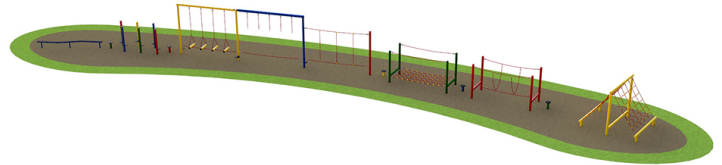

Trim Trail Run 9

Product Code AMV-TTR9

£9,676

Price stated is for product only.
Contact us for a delivery & installation quote based on your location.

Dimensions:

Length 31000 mm
Width 3000 mm

Key Stage:

Play Values

This product supports the following areas of child development.

Balancing

Stretching & Flexibility

Hanging

Hand-eye Co-ordination

Gross Motor Skills

Climbing

Description

AMV Steel Trim Trail Runs offer a fixed selection of trim trail items set out in a specific order, for maximum value, variety of challenge & fun in one solution.

The approximate linear length of our Trim Trail Run 9 is 31m. However, the trail does not need to be installed in a straight line and can be arranged to follow simple curves and bends in accordance with the available space on site.

What's included:

Zig Zag Balance Beam 6 x Stilt Weaving Posts Rope Walk Swinging Traverse Rope Traverse Rope Bridge Burma Bridge Double Scramble Net Balancing Posts